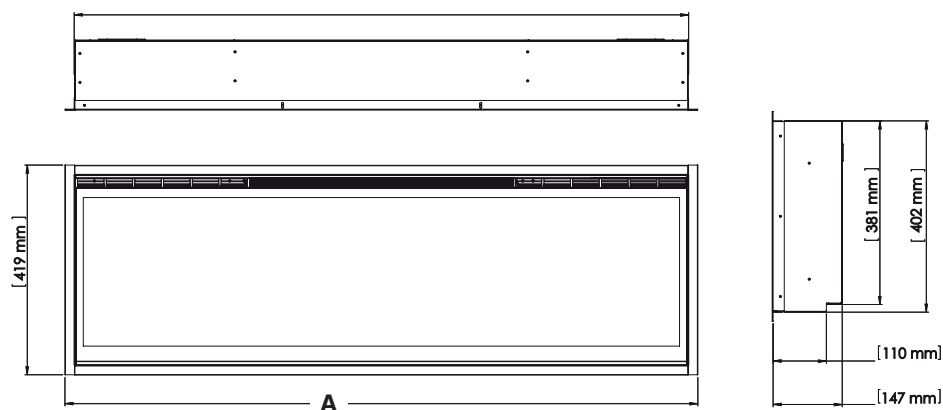

Energy-efficient heating, delivering up to 11% energy savings.

7 Day Programmable Timer.

Ignite Evolve 50 | 60 | 74 | 100

230V/50Hz | 35 Watt

Experience Better Living

Unit Dimensions

MODEL	A
Ignite Evolve 50	127,8cm
Ignite Evolve 60	153,2cm
Ignite Evolve 74	188,7cm
Ignite Evolve 100	254,8cm

Specifications

TECHNICAL DETAILS	Ignite Evolve 50	Ignite Evolve 60	Ignite Evolve 74	Ignite Evolve 100
Flame Effect system	Optiflame®	Optiflame®	Optiflame®	Optiflame®
Model number	500003706	500003710	500003712	500003713
GTIN/UPC	5011139088734	5011139088741	5011139088758	5011139088765
Model	Wall-insert	Wall-insert	Wall-insert	Wall-insert
View Type	Front	Front	Front	Front
Colour - Furniture	Black	Black	Black	Black
Media Bed	Driftwood and tumbled glass	Driftwood and tumbled glass	Driftwood and tumbled glass	Driftwood and tumbled glass
Viewing window WxH (cm)	123,8x29,7	153x29,7	184,6x29,7	250,6x29,7
Build in dim (WxHxD) (cm)	127,8x40,2x14,7	153,2x40,2x14,7	188,7x40,2x14,7	254,8x40,2x14,7
Heating function	Yes	Yes	Yes	Yes
Heating Element	Yes	Yes	Yes	Yes
Remote Control	Yes	Yes	Yes	Yes
Manual Operation on the fireplace possible	Yes	Yes	Yes	Yes
Lighting Module	LED	LED	LED	LED
Sound	No	No	No	No
Media Bed Flame Colours	Yes	Yes	Yes	Yes
Heat Setting 1 in Watts	1000	1000	1000	1000
Heat Setting 2 in Watts	2000	2000	2000	2000
Power consumption (flame effect) (Watt)	19	23	27	35
Wattage	2000	2000	2000	2000
Voltage	230V/50Hz	230V/50Hz	230V/50Hz	230V/50Hz
Unpacked Weight (kg)	31,8	37,2	44,9	59,7
Plug Length	1 m	1 m	1 m	1 m
Warranty	2 Years	2 Years	2 Years	2 Years