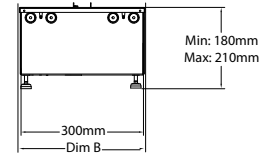

Flame Connect app available for smartphone

Very suitable for installation

Cassette 1000 retail Multi Optimyst

230V/50Hz | 470 Watt

Experience Better Living

Unit Dimensions

DIMENSIONS

	Width (cm)	Height (cm)	Depth (cm)
Cassette 500 (retail)	51	23	30
Cassette 1000 (retail)	101	23	30

Specifications

Flame Effect system	Optimyst®
Model number	400001277
GTIN/UPC	5011139085009
Model	Cassette
View Type	Four-sided
Colour - Furniture	Black
Media Bed	Metal Plate
Viewing window WxH (cm)	99x20
Build in dim (WxHxD) (cm)	101,7x18x30
Heating function	No
Heating Element	No
Remote Control	Yes
Manual Operation on the fireplace possible	Yes
Lighting Module	LED
Sound	Yes
Media Bed Flame Colours	Yes
Heat Setting 1 in Watts	-
Heat Setting 2 in Watts	-
Power consumption (flame effect) (Watt)	470
Wattage	470
Voltage	230V/50Hz
Unpacked Weight (kg)	14,5
Plug Length	1,5 m
Warranty	2 years