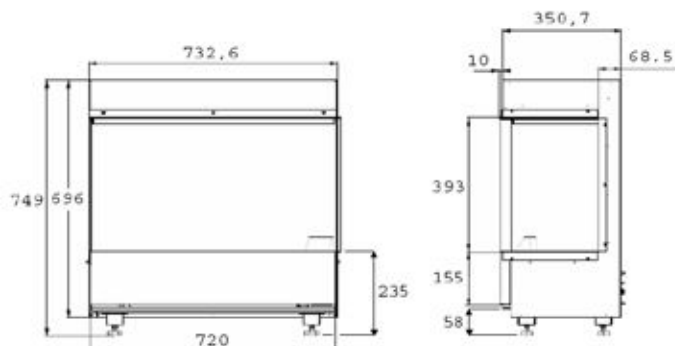

Unit Dimensions

Specifications

Flame Effect system	Optimyst®
Model number	400001279
GTIN/UPC	5011139085023
Model	Built-in
View Type	1-, 2-, or 3-sided
Colour - Furniture	Black
Media Bed	Logset
Viewing window WxH (cm)	71x39
Build in dim (WxHxD) (cm)	77x78x41
Heating function	Yes
Heating Element	Yes
Remote Control	Yes
Manual Operation on the fireplace possible	Yes
Lighting Module	LED
Sound	Yes
Media Bed Flame Colours	No
Heat Setting 1 in Watts	710
Heat Setting 2 in Watts	970
Power consumption (flame effect) (Watt)	260W
Wattage	1160W
Voltage	230V/50Hz
Unpacked Weight (kg)	48
Plug Length	1,5 m
Warranty	2 years