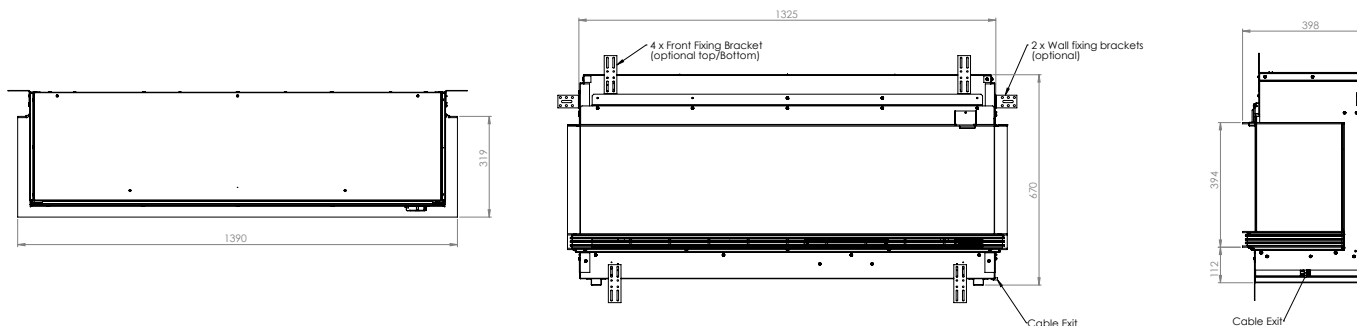

Vista 130 I | III

230V/50Hz | 35 / 70 Watt

Experience Better Living

Unit Dimensions

Specifications

TECHNICAL DETAILS	Vista 130 I	Vista 130 III
Flame Effect system	Opti-V®	Opti-V®
Model number	400001670	400001671
GTIN/UPC	5011139087812	5011139087829
Model	Built-in	Built-in
View Type	Front	Front
Colour - Furniture	Black	Black
Media Bed	Logset	Logset
Viewing window WxH (cm)	130x40	130x40
Build in dim (WxHxD) (cm)	132,5X67X39,8	132,5X67X39,8
Heating function	Yes	Yes
Heating Element	Yes	Yes
Remote Control	Yes	Yes
Manual Operation on the fireplace possible	No	No
Lighting Module	LED	LED
Sound	Yes	Yes
Media Bed Flame Colours	No	No
Heat Setting 1 in Watts	1000	1000
Heat Setting 2 in Watts	2000	2000
Power consumption (flame effect) (Watt)	70W	70W
Wattage	2000W	2000W
Voltage	230V/50Hz	230V/50Hz
Unpacked Weight (kg)	81	81
Plug Length	1 m	1 m
Warranty	2+3 years	2+3 years