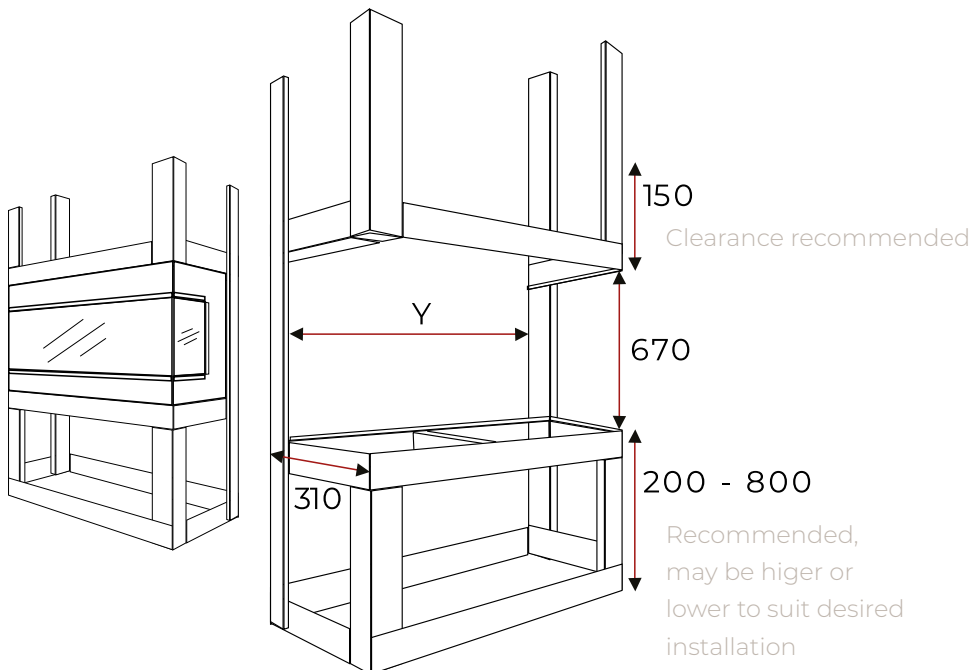

## Backpanels included

Stone

Ribbed

Black

Tiled

## Unit dimensions

	75	100	150
X	753	1003	1503

All measurements are in mm

## Minimum frameout dimensions

	75	100	150
Y	764	1014	1514

All measurements are in mm

Specifications, finishes and dimensions are subject to change. 2 years Limited warranty. ©Glen Dimplex

Download the app!  
Scan the QR Code