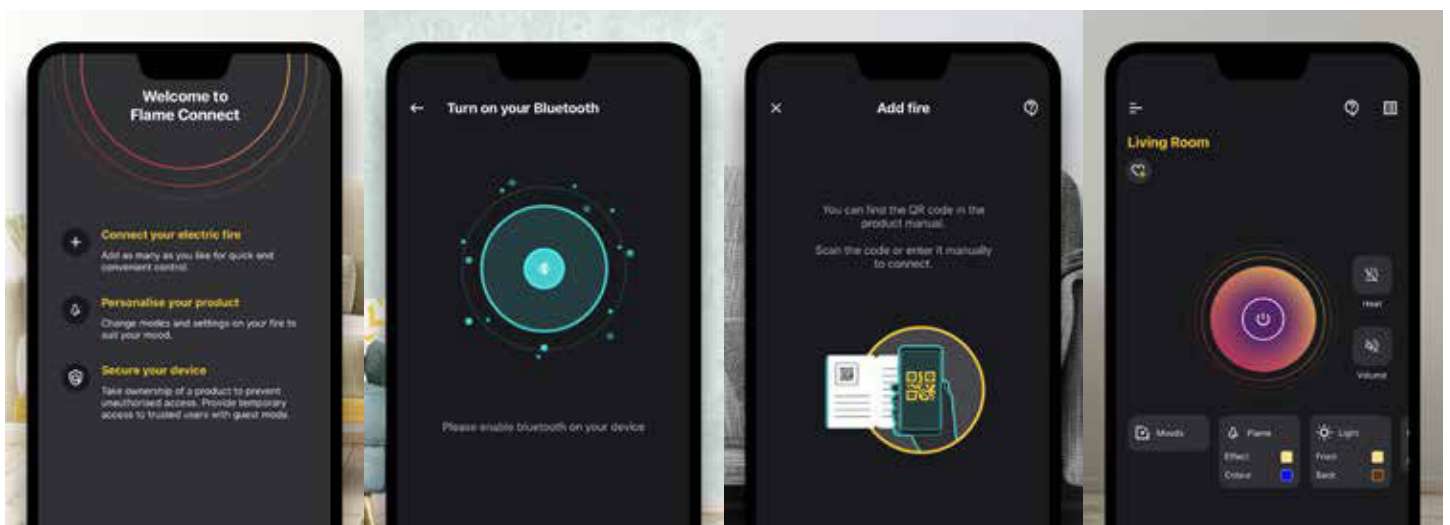

Control of your electric fire, from the palm of your hand.

Scan and connect to Bluetooth to communicate directly with the fire.

Add as many fires as you like for quick and convenient control.

Quickly change modes and settings on your fire to suit your mood.