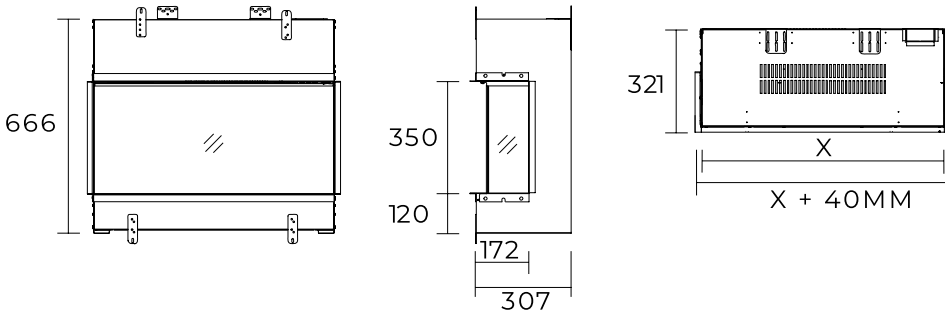

## Unit dimensions

	75	100	150
X	753	1003	1503

All measurements are in mm

## Minimum frameout dimensions

	75	100	150
Y	764	1014	1514

All measurements are in mm

Specifications, finishes and dimensions are subject to change. 2 years Limited warranty. ©Glen Dimplex

Download the app!  
Scan the QR Code