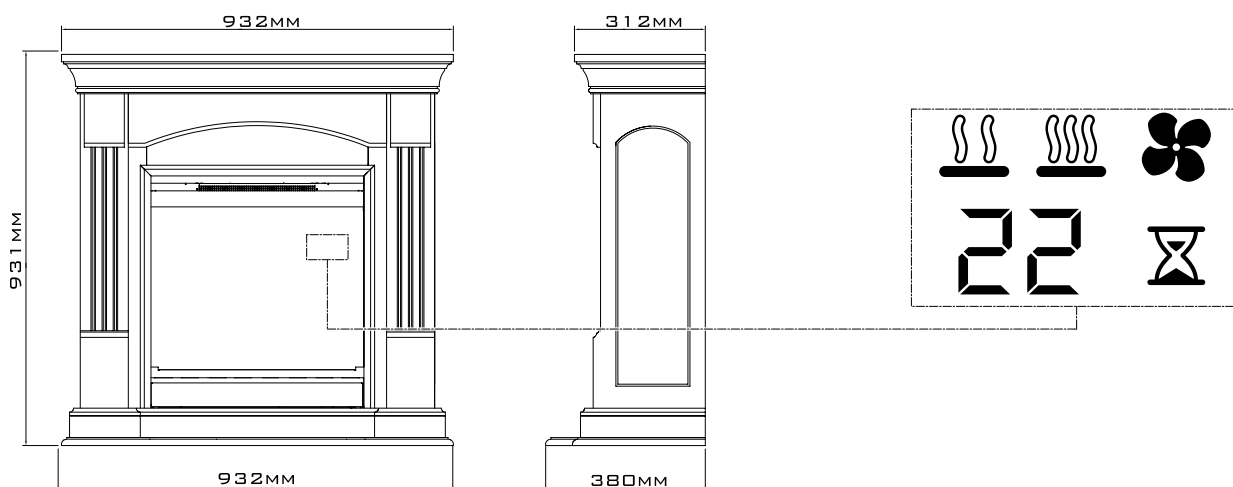

		Campana
General specifications	Fire system	Optiflame®
	Article number	211798
	EAN code	5011139211798
	Model	Freestanding fireplace
	View of the fire	1 sided
	Colour	Walnut
	Decoration / fuel bed	Log set
Product size	Measurements view of the fire (WxH)	62 x 48 cm
	Outside dimensions WxHxD	93,2 x 93,1 x 31,2 cm
Features	Heat output	1400W
	Thermostat	Yes
	Remote control	Yes
	Manual controlling directly at the fireplace possible yes / no	Yes
	Light module	LED
	Sound module	No
	Colour effects settings	No
Power consumption	Heat setting 1 in W	1400W
	Heat setting 2 in W	-
	Flame only operation in W	1400 W
	Max. consumption	1400W
Voltage	Voltage/Electrical frequency	230V/50Hz
Specifications	Product weight in kg	44
	Length of the cord	1,5 m
	Warranty	2 year