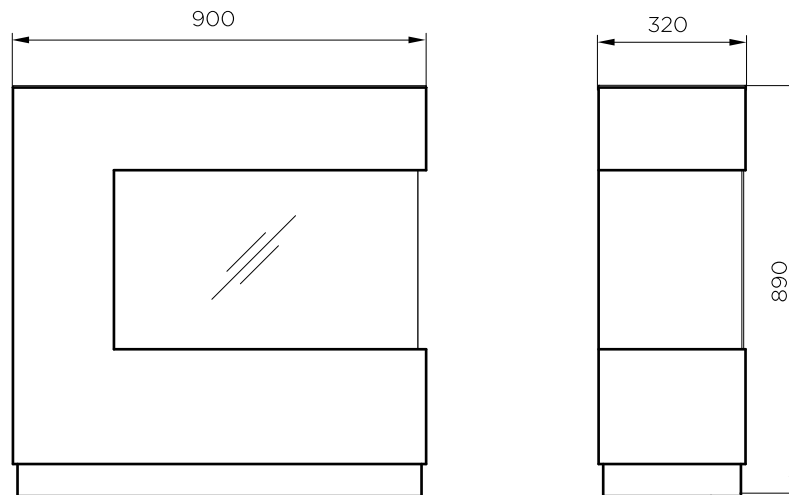

USP's

- Modern design with an industrial look.
- Suits both modern and classic interiors
- 2-sided fire view

Zen concrete

(Including cassette and log set)
SET006 / 8716412219719

Zen Concrete surround

111166 / 5011139111166

ZEN white

(Including cassette and log set)
SET005 / 8716412219702

Zen White surround

111164 / 5011139111164

| | | Zen Concrete | Zen White |
|-------------------------------|--|------------------------|------------------------|
| General specifications | Fire system | Optimyst® | Optimyst® |
| | Article number | SET006 | SET005 |
| | EAN code | 8716412219719 | 8716412219702 |
| | Model | Freestanding fireplace | Freestanding fireplace |
| | View of the fire | 2 sided | 2 sided |
| | Colour | Concrete look | White |
| | Decoration / fuel bed | Metal plate | Metal plate |
| Product size | Measurements view of the fire (WxH) | 38 x 20 cm | 38 x 20 cm |
| | Outside dimensions WxHxD | 90 x 88 x 32 cm | 90 x 88 x 32 cm |
| Features | Heat output | | |
| | Thermostat | | |
| | Remote control | | |
| | Manual controlling directly at the fireplace possible yes / no | | |
| | Light module | | |
| | Sound module | | |
| | Colour effects settings | | |
| Power consumption | Heat setting 1 in W | | |
| | Heat setting 2 in W | | |
| | Flame only operation in W | | |
| | Max. consumption | | |
| Voltage | Voltage/Electrical frequency | | |
| Specifications | Product weight in kg | 40 | 40 |
| | Length of the cord | | |
| | Warranty | 2 year | 2 year |