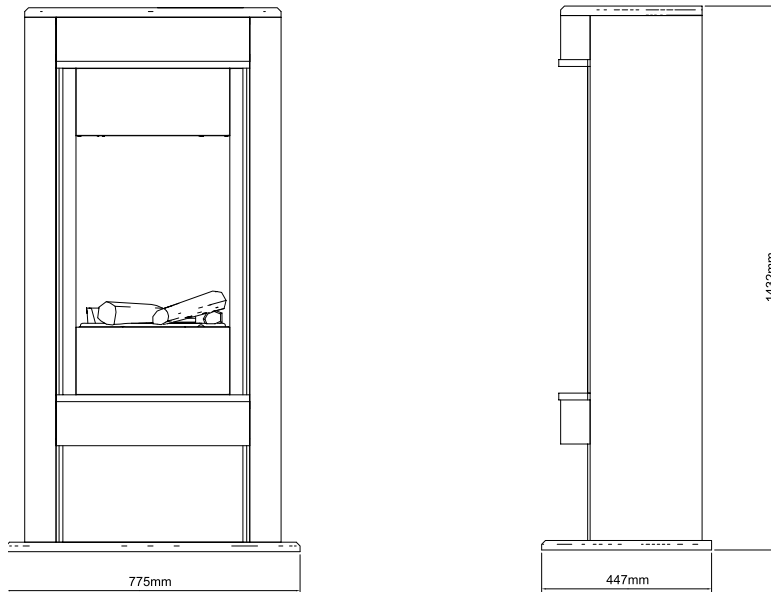

Verdi

Optimyst®

With its slender, tall and light design, the Verdi has already earned the appreciation of many. Quickly to install, yet a lasting focal point in even the smallest living room. Designed for quality time around the realistic fire, while enjoying pleasant warmth.

USP's

- Modern Scandinavian design almost 150 cm high
- White oval body with high-gloss finish
- "With storage compartment for logs"
- Decorative silver frame around the firebox
- Optional: mirror back pannel wall that intensifies the flame picture

Article number: 206275 | EAN Code: 5011139206275 | Optimyst®

		Verdi
General specifications	Fire system	Optimyst®
	Article number	206275
	EAN code	5011139206275
	Model	Freestanding fireplace
	View of the fire	1 sided
	Colour	White
	Decoration / fuel bed	Log set
Product size	Measurements view of the fire (WxH)	40 x 50 cm
	Outside dimensions WxHxD	77,5 x 143,2 x 44,7 cm
Features	Heat output	Yes
	Thermostat	Yes
	Remote control	Yes
	Manual controlling directly at the fireplace possible yes / no	Yes
	Light module	Halogen
	Sound module	No
	Colour effects settings	No
Power consumption	Heat setting 1 in W	1000W
	Heat setting 2 in W	2000W
	Flame only operation in W	200W
	Max. consumption	2000W
Voltage	Voltage/Electrical frequency	230V/50Hz
Specifications	Product weight in kg	42
	Length of the cord	1,5 m
	Warranty	2 year