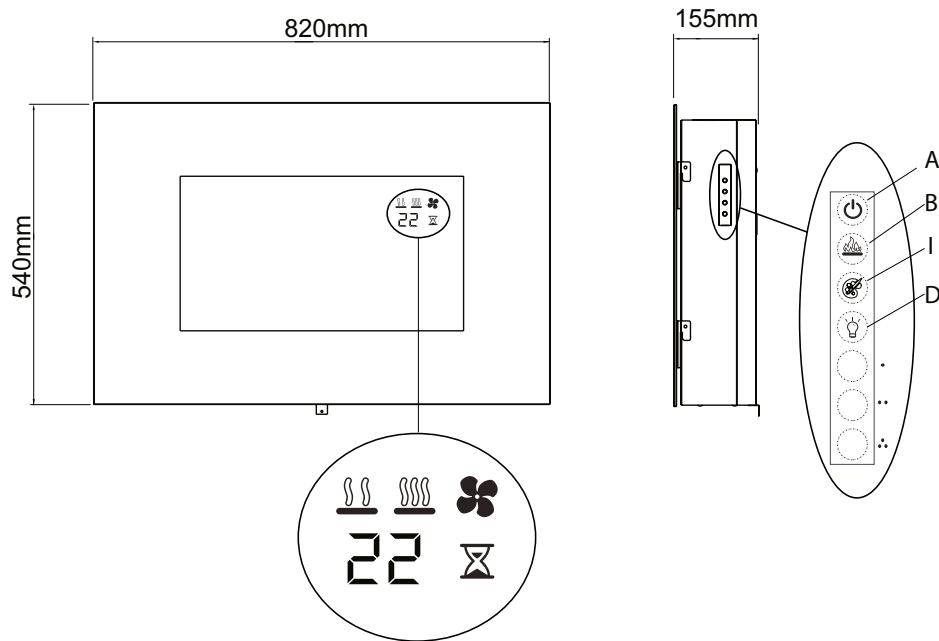

		Toluca de Luxe
<b>General specifications</b>	Fire system	Optiflame®
	Article number	210418
	EAN code	5011139210418
	Model	Wall fireplace
	View of the fire	1 sided
	Colour	Black
	Decoration / fuel bed	Acrylic ice
<b>Product size</b>	Measurements view of the fire (WxH)	51 x 28 cm
	Outside dimensions WxHxD	82 x 54 x 15,5 cm
<b>Features</b>	Heat output	Yes
	Thermostat	Yes
	Remote control	Yes
	Manual controlling directly at the fireplace possible yes / no	Yes, only flame and effects
	Light module	LED
	Sound module	Yes, speaker sound via bluetooth
	Colour effects settings	Fuelbed in multiple colors
<b>Power consumption</b>	Heat setting 1 in W	1000W
	Heat setting 2 in W	2000W
	Flame only operation in W	10W
	Max. consumption	2000W
<b>Voltage</b>	Voltage/Electrical frequency	230V/50Hz
<b>Specifications</b>	Product weight in kg	14,5
	Length of the cord	1,5 m
	Warranty	2 year