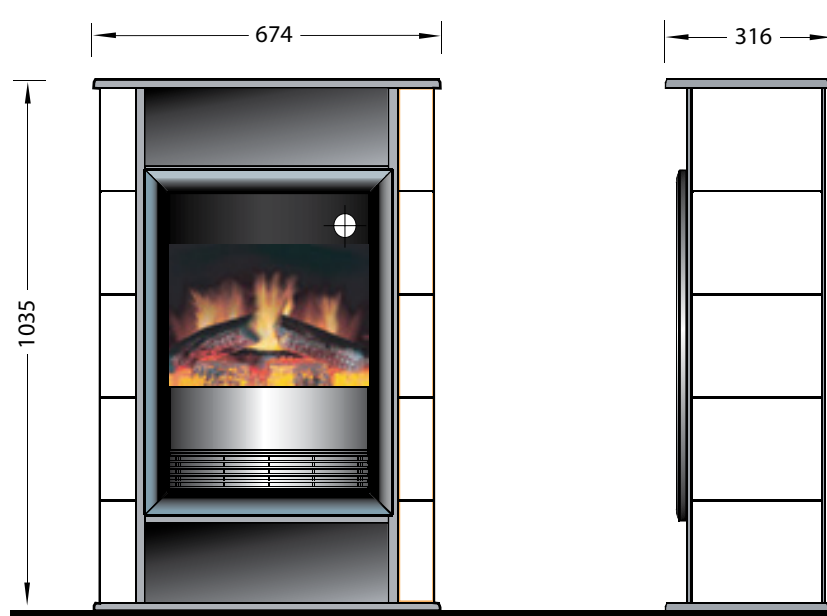

# Scandic

Optiflame®

A well balanced oval geometry characterizes the Scandic, with a design that was inspired on an original Swedish stove. A log compartment is inside to enhance its looks, as well as a storage shelf on top, to personalize it to your interior style. Thanks to its electric Optiflame® fire the Scandic is extremely simple to install and can be enjoyed all year round.

## USP's

- Modern Scandinavian styled fireplace with log storage compartment
- Oval shape with white tile look alike on the side
- Storage compartment on top for decoration
- Rotary thermostat for temperature control
- The unique charm of the fireplace can be enjoyed 365 days a year using the flames without the heat

	Scandic	
<b>General specifications</b>	Fire system	Optiflame®
	Article number	208200
	EAN code	5011139208200
	Model	Freestanding fireplace
	View of the fire	1 sided
	Colour	White
	Decoration / fuel bed	Log set
<b>Product size</b>	Measurements view of the fire (WxH)	38 x 37 cm
	Outside dimensions WxHxD	67,4 x 103,5 x 31,6 cm
<b>Features</b>	Heat output	Yes
	Thermostat	Yes
	Remote control	Yes
	Manual controlling directly at the fireplace possible yes / no	Yes
	Light module	LED
	Sound module	No
	Colour effects settings	No
<b>Power consumption</b>	Heat setting 1 in W	1000W
	Heat setting 2 in W	2000W
	Flame only operation in W	10W
	Max. consumption	2000W
<b>Voltage</b>	Voltage/Electrical frequency	230V/50Hz
<b>Specifications</b>	Product weight in kg	42,6
	Length of the cord	1,5 m
	Warranty	2 year