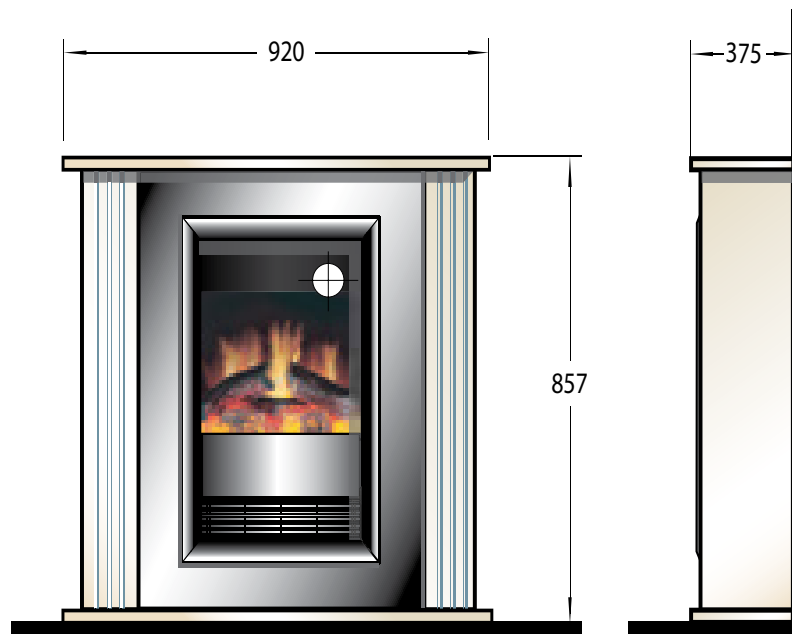

# Mozart White

Optiflame®

Subtle vertical line patterns and a high gloss finish with top-quality piano lacquer give the Mozart a Mediterranean look and feel. The electric Optiflame® fire makes it simple to place this suite nearly anywhere in your interior for that warming atmosphere: from a mansion to a luxury apartment, from a living room to a study or bedroom..

## USP's

- Country house style in high-gloss white
- With dark marble effect back panel and a decorative line pattern
- Rotary thermostat for temperature control

Article number: 208248 | EAN Code: 5011139208248 | Optiflame®

	Mozart white HG	
<b>General specifications</b>	Fire system	Optiflame®
	Article number	208248
	EAN code	5011139208248
	Model	Freestanding fireplace
	View of the fire	1 sided
	Colour	High gloss white
	Decoration / fuel bed	Log set
<b>Product size</b>	Measurements view of the fire (WxH)	37 x 38 cm
	Outside dimensions WxHxD	85,7 x 92 x 37,5 cm
<b>Features</b>	Heat output	Yes
	Thermostat	Yes
	Remote control	Yes
	Manual controlling directly at the fireplace possible yes / no	Yes
	Light module	LED
	Sound module	No
	Colour effects settings	No
<b>Power consumption</b>	Heat setting 1 in W	1000W
	Heat setting 2 in W	2000W
	Flame only operation in W	10W
	Max. consumption	2000W
<b>Voltage</b>	Voltage/Electrical frequency	230V/50Hz
<b>Specifications</b>	Product weight in kg	40,3
	Length of the cord	1,5 m
	Warranty	2 year