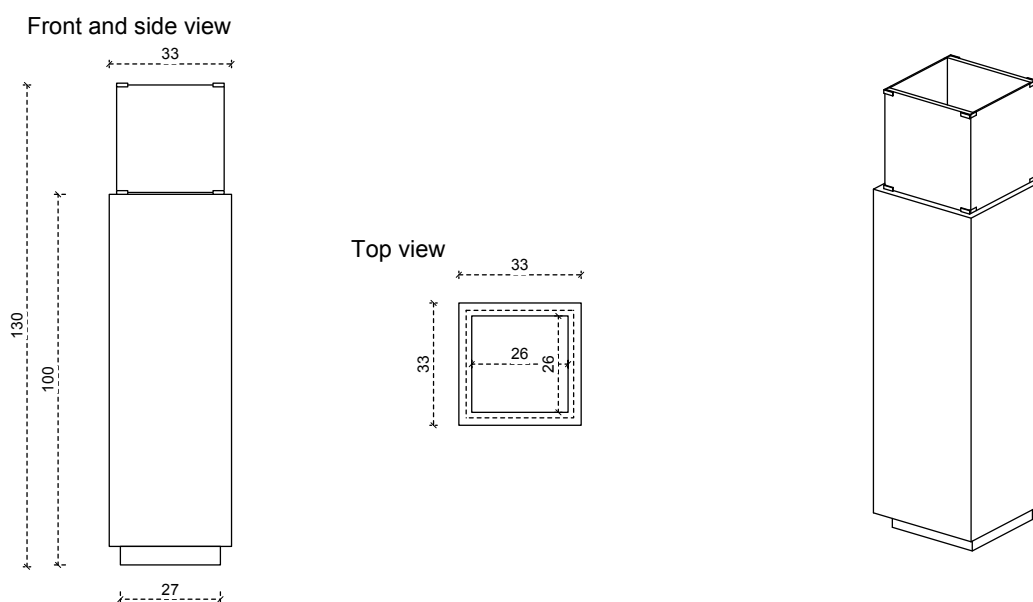

**Isola Stone white**  
SET001 / 8716412211317

**Isola Stone grey**  
SET002 / 8716412211324

		Isola Stone white	Isola Stone grey
<b>General specifications</b>	Fire system	Optimyst®	Optimyst®
	Article number	SET001	SET002
	EAN code	8716412211317	8716412211324
	Model	Freestanding furniture	Freestanding furniture
	View of the fire	4 sided	4 sided
	Colour	White polished stone finish	Grey polished stone finish
	Decoration / fuel bed	Metal plate	Metal plate
<b>Product size</b>	Measurements view of the fire (WxH)	22 x 20 cm	22 x 20 cm
	Outside dimensions WxHxD	33 x 130 x 33 cm	33 x 130 x 33 cm
<b>Features</b>	Heat output	No	No
	Thermostat	No	No
	Remote control	Yes	Yes
	Manual controlling directly at the fireplace possible yes / no	Yes	Yes
	Light module	LED	LED
	Sound module	No	No
	Colour effects settings	No	No
<b>Power consumption</b>	Heat setting 1 in W	-	-
	Heat setting 2 in W	-	-
	Flame only operation in W	60W	60W
	Max. consumption	60W	60W
<b>Voltage</b>	Voltage/Electrical frequency	230V/50Hz	230V/50Hz
<b>Specifications</b>	Product weight in kg	32,8	32,8
	Length of the cord	1m	1m
	Warranty	2 year	2 year