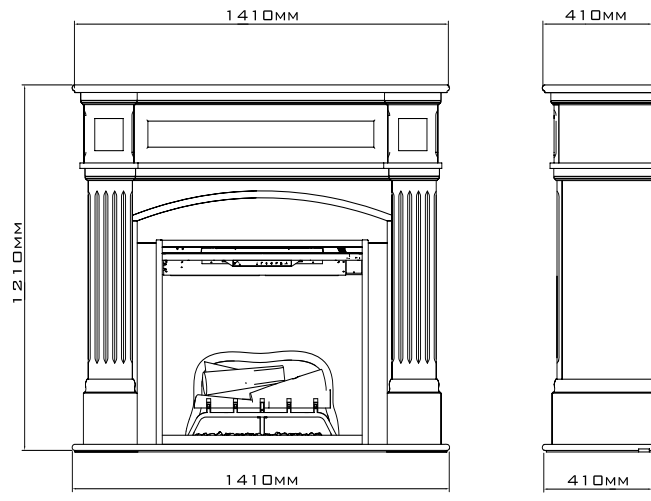

## USP's

- Great sized fireplace in a classic country home style
- Mantelpiece made of natural oak wood veneer
- Brick back panel for an authentic look
- Revillusion® flame technology provides a personally adjustable fire image with surprising depth effect
- Adds additional atmosphere with custom atmospheric lighting and colour enhancement

		Haydn
<b>General specifications</b>	Fire system	Revillusion®
	Article number	210494
	EAN code	5011139210494
	Model	Freestanding fireplace
	View of the fire	1 sided
	Colour	White incl. Wood finish on top. Black finish on the bottom.
	Decoration / fuel bed	Log set
<b>Product size</b>	Measurements view of the fire (WxH)	75 x 58 cm
	Outside dimensions WxHxD	141 x 121 x 41 cm
<b>Features</b>	Heat output	Yes
	Thermostat	Yes
	Remote control	Yes
	Manual controlling directly at the fireplace possible yes / no	Yes
	Light module	LED
	Sound module	No
	Colour effects settings	Fuel bed in blue / red shade
<b>Power consumption</b>	Heat setting 1 in W	-
	Heat setting 2 in W	2000W
	Flame only operation in W	15W
	Max. consumption	2000W
<b>Voltage</b>	Voltage/Electrical frequency	230V/50Hz
<b>Specifications</b>	Product weight in kg	86,2
	Length of the cord	1,5 m
	Warranty	2 year