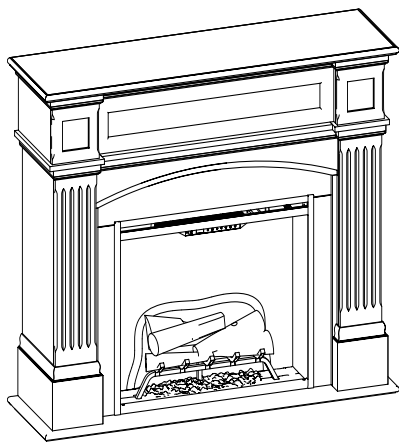

## USP's

- Great sized fireplace in a classic country home style
- Mantelpiece made of natural oak wood veneer
- Brick back panel for an authentic look
- Revillusion® flame technology provides a personally adjustable fire image with surprising depth effect
- Adds additional atmosphere with custom atmospheric lighting and colour enhancement

		Haydn
<b>General specifications</b>	Fire system	Revillusion®
	Article number	210494
	EAN code	5011139210494
	Model	Freestanding fireplace
	View of the fire	1 sided
	Colour	White incl. Wood finish on top. Black finish on the bottom.
	Decoration / fuel bed	Log set
<b>Product size</b>	Measurements view of the fire (WxH)	75 x 58 cm
	Outside dimensions WxHxD	141 x 121 x 41 cm
<b>Features</b>	Heat output	Yes
	Thermostat	Yes
	Remote control	Yes
	Manual controlling directly at the fireplace possible yes / no	Yes
	Light module	LED
	Sound module	No
	Colour effects settings	Fuel bed in blue / red shade
<b>Power consumption</b>	Heat setting 1 in W	-
	Heat setting 2 in W	2000W
	Flame only operation in W	15W
	Max. consumption	2000W
<b>Voltage</b>	Voltage/Electrical frequency	230V/50Hz
<b>Specifications</b>	Product weight in kg	86,2
	Length of the cord	1,5 m
	Warranty	2 year