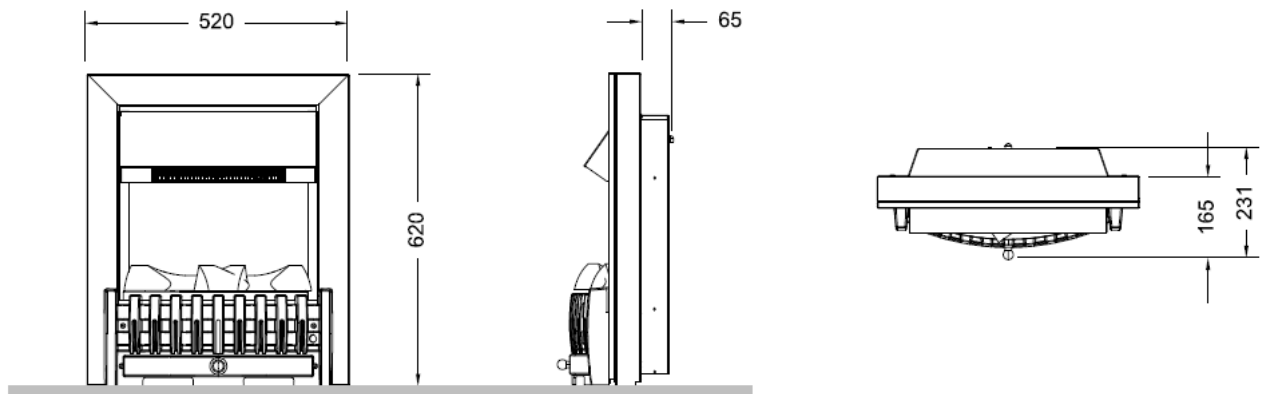

USP's

- Inset fire designed to fit standard fireplace
- Contemporary styling with powerful black finish
- Log effect bed for added authenticity
- Rotary thermostat for temperature control

Danville black
202550 / 5011139202550

Danville brass antique
202536 / 5011139202536

Danville chrome
202567 / 5011139202567

		Danville
General specifications	Fire system	Optimyst®
	Article number	202550 (Black) 202536 (Brass) 202567 (Chrome)
	EAN code	5011139202550 (Black) 5011139202536 (Brass) 5011139202567 (Chrome)
	Model	Freestanding fireplace
	View of the fire	1 sided
	Colour	Black, Brass or Chrome
	Decoration / fuel bed	Log set
Product size	Measurements view of the fire (WxH)	32 x 24 cm
	Outside dimensions WxHxD	52 x 62 x 23,1 cm
Features	Heat output	Yes
	Thermostat	Yes
	Remote control	Yes
	Manual controlling directly at the fireplace possible yes / no	Yes
	Light module	Halogen
	Sound module	No
	Colour effects settings	No
Power consumption	Heat setting 1 in W	1000W
	Heat setting 2 in W	2000W
	Flame only operation in W	200W
	Max. consumption	2000W
Voltage	Voltage/Electrical frequency	230V/50Hz
Specifications	Product weight in kg	16
	Length of the cord	1,5 m
	Warranty	2 year