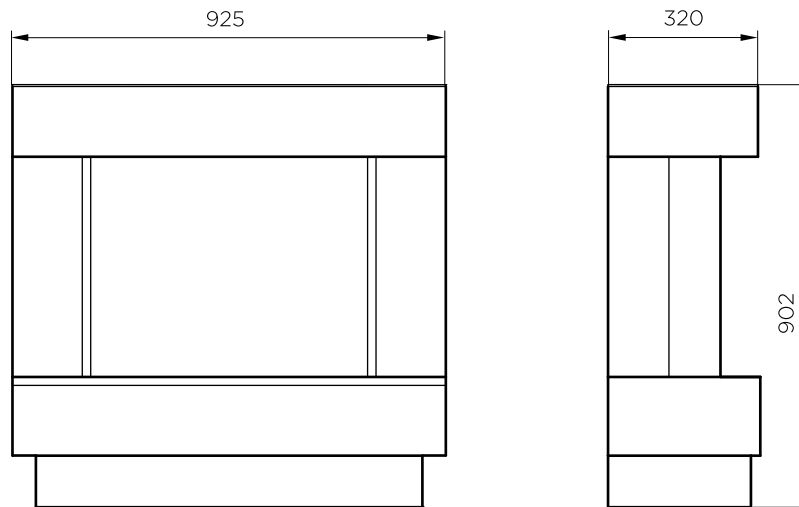

111168
5011139111168

Avalone concrete

111167
5011139123824

| | | Avalone White | Avalone Concrete |
|-------------------------------|--|------------------------|------------------------|
| General specifications | Fire system | Optiflame® | Optiflame® |
| | Article number | 111168 | 111167 |
| | EAN code | 5011139111168 | 5011139123824 |
| | Model | Freestanding fireplace | Freestanding fireplace |
| | View of the fire | 1 sided | 1 sided |
| | Colour | White | Concrete |
| | Decoration / fuel bed | Log set | Log set |
| Product size | Measurements view of the fire (WxH) | 39 x 52 cm | 39 x 52 cm |
| | Outside dimensions WxHxD | 90 x 90 x 32 cm | 90 x 90 x 32 cm |
| Features | Heat output | Yes | Yes |
| | Thermostat | Yes | Yes |
| | Remote control | Yes | Yes |
| | Manual controlling directly at the fireplace possible yes / no | Flame regulation | Flame regulation |
| | Light module | LED | LED |
| | Sound module | No | No |
| | Colour effects settings | No | No |
| Power consumption | Heat setting 1 in W | 1400 W | 1400 W |
| | Heat setting 2 in W | - | - |
| | Flame only operation in W | 7 W | 7 W |
| | Max. consumption | 1400 W | 1400 W |
| Voltage | Voltage/Electrical frequency | 230V/50Hz | 230V/50Hz |
| Specifications | Product weight in kg | 37 kg | 37 kg |
| | Length of the cord | 1,5 m | 1,5 m |
| | Warranty | 2 year | 2 year |