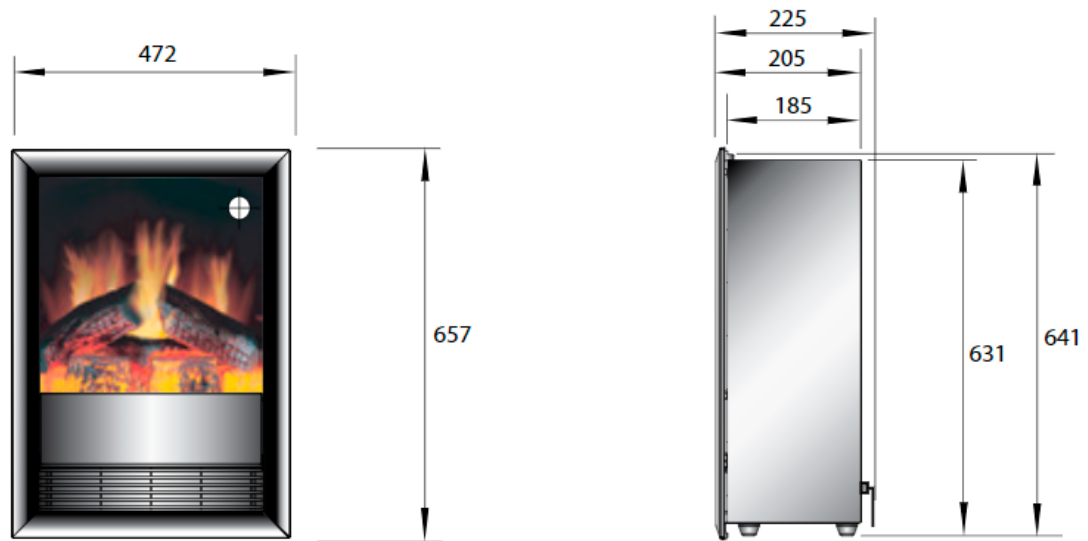

		Viotta de Luxe
General specifications	Fire system	Optiflame®
	Article number	208231
	EAN code	5011139208231
	Model	Insert
	View of the fire	1 sided
	Colour	Black
	Decoration / fuel bed	Log set
Product size	Measurements view of the fire (WxH)	38 x 37 cm
	Outside dimensions WxHxD	47,2 x 66 x 22,5 cm
Features	Heat output	Yes
	Thermostat	Yes
	Remote control	Yes
	Manual controlling directly at the fireplace possible yes / no	Yes
	Light module	LED
	Sound module	No
	Colour effects settings	No
Power consumption	Heat setting 1 in W	1000W
	Heat setting 2 in W	2000W
	Flame only operation in W	10W
	Max. consumption	2000W
Voltage	Voltage/Electrical frequency	230V/50Hz
Specifications	Product weight in kg	12,5
	Length of the cord	1,5 m
	Warranty	2 year