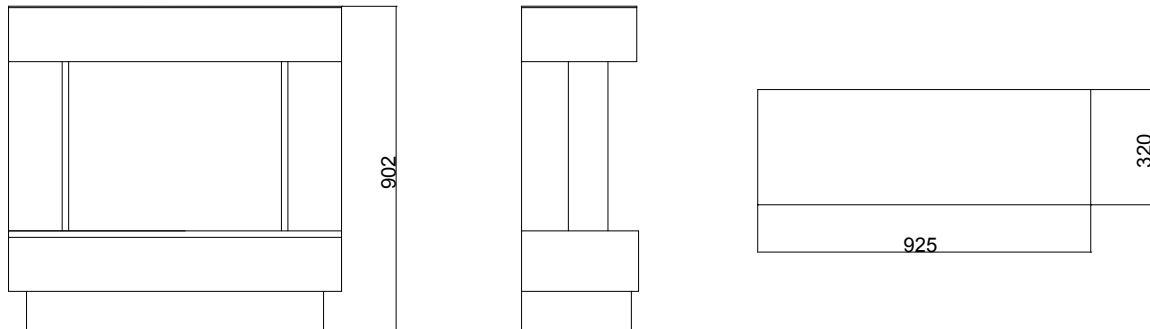

		Avalone White
General specifications	Fire system	Optiflame®
	Article number	111168
	EAN code	5011139111168
	Model	Freestanding fireplace
	View of the fire	1 sided
	Colour	White
	Decoration / fuel bed	Log set
Product size	Measurements view of the fire (WxH)	39 x 52 cm
	Outside dimensions WxHxD	90 x 90 x 32 cm
Features	Heat output	Yes
	Thermostat	Yes
	Remote control	Yes
	Manual controlling directly at the fireplace possible yes / no	Flame regulation
	Light module	LED
	Sound module	No
	Colour effects settings	No
Power consumption	Heat setting 1 in W	1400 W
	Heat setting 2 in W	-
	Flame only operation in W	7 W
	Max. consumption	1400 W
Voltage	Voltage/Electrical frequency	230V/50Hz
Specifications	Product weight in kg	37 kg
	Length of the cord	1,5 m
	Warranty	2 year