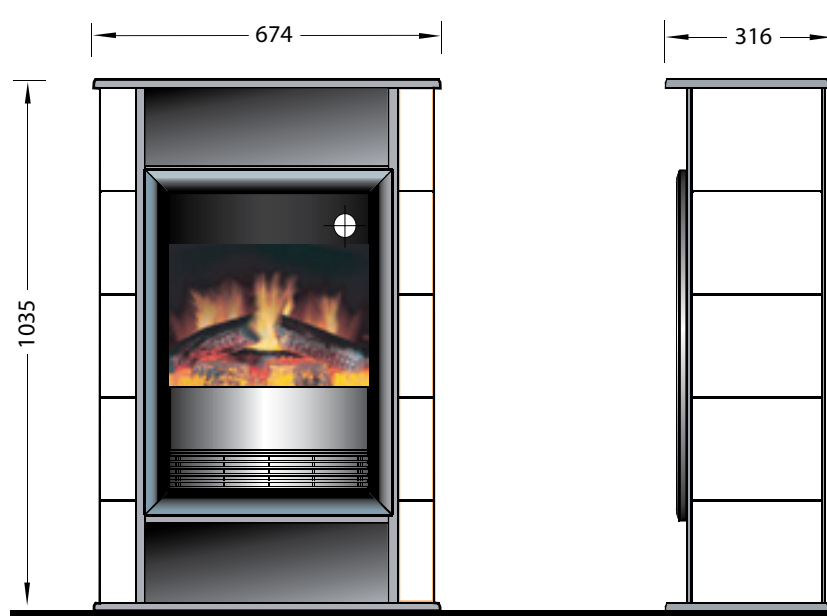

Scandic	
General specifications	Fire system	Optiflame®
	Article number	208200
	EAN code	5011139208200
	Model	Freestanding fireplace
	View of the fire	1 sided
	Colour	White
	Decoration / fuel bed	Log set
Product size	Measurements view of the fire (WxH)	38 x 37 cm
	Outside dimensions WxHxD	67,4 x 103,5 x 31,6 cm
Features	Heat output	Yes
	Thermostat	Yes
	Remote control	Yes
	Manual controlling directly at the fireplace possible yes / no	Yes
	Light module	LED
	Sound module	No
	Colour effects settings	No
Power consumption	Heat setting 1 in W	1000W
	Heat setting 2 in W	2000W
	Flame only operation in W	10W
	Max. consumption	2000W
Voltage	Voltage/Electrical frequency	230V/50Hz
Specifications	Product weight in kg	42,6
	Length of the cord	1,5 m
	Warranty	2 year