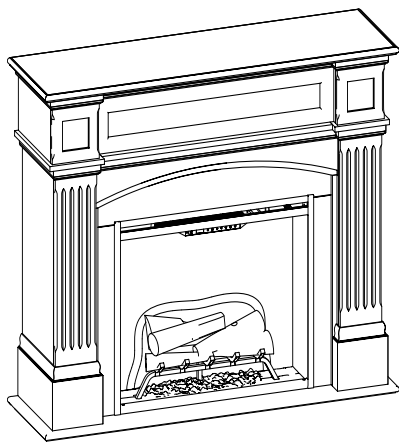

	Haydn	
General specifications	Fire system	Revillusion®
	Article number	210494
	EAN code	5011139210494
	Model	Freestanding fireplace
	View of the fire	1 sided
	Colour	White incl. Wood finish on top. Black finish on the bottom.
	Decoration / fuel bed	Log set
Product size	Measurements view of the fire (WxH)	75 x 58 cm
	Outside dimensions WxHxD	141 x 121 x 41 cm
Features	Heat output	Yes
	Thermostat	Yes
	Remote control	Yes
	Manual controlling directly at the fireplace possible yes / no	Yes
	Light module	LED
	Sound module	No
	Colour effects settings	Fuel bed in blue / red shade
Power consumption	Heat setting 1 in W	-
	Heat setting 2 in W	2000W
	Flame only operation in W	15W
	Max. consumption	2000W
Voltage	Voltage/Electrical frequency	230V/50Hz
Specifications	Product weight in kg	86,2
	Length of the cord	1,5 m
	Warranty	2 year