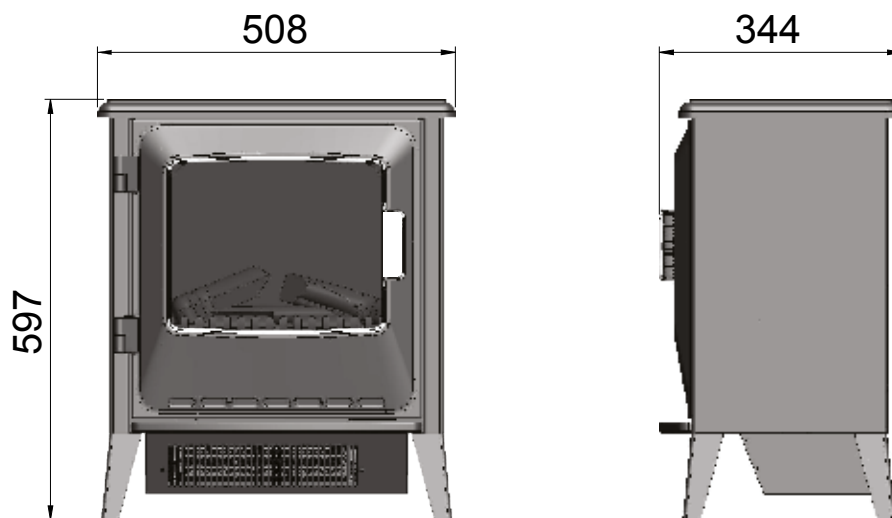

Lucia Stove
General specifications	Fire system	Optiflame®
	Article number	211255
	EAN code	5011139211255
	Model	Freestanding fireplace
	View of the fire	1 sided
	Colour	Black
	Decoration / fuel bed	Log set
Product size	Measurements view of the fire (WxH)	38 x 25 cm
	Outside dimensions WxHxD	50,8 x 59,7 x 34,4 cm
Features	Heat output	Yes
	Thermostat	Yes
	Remote control	Yes
	Manual controlling directly at the fireplace possible yes / no	Yes
	Light module	LED
	Sound module	No
	Colour effects settings	No
Power consumption	Heat setting 1 in W	900W
	Heat setting 2 in W	1800W
	Flame only operation in W	10W
	Max. consumption	1800W
Voltage	Voltage/Electrical frequency	230V/50Hz
Specifications	Product weight in kg	15,8
	Length of the cord	1,5 m
	Warranty	2 year