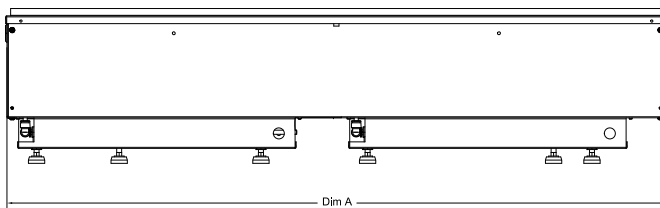

MODEL	DIM 'A'
CAS500	508mm
CAS1000	1017mm

All cassettes must have adequate ventilation for an optimal fire experience.
For advice, read the manuals or visit the website www.dimplex-fires.eu

		Cassette 500 retail
General specifications	Fire system	Optimyst®
	Article number	210654
	EAN code	5011139210654
	Model	Cassette series
	View of the fire	4 sided
	Colour	Black
	Decoration / fuel bed	Metal plate (optional LED log set available)
Product size	Measurements view of the fire (WxH)	49 x 20 cm
	Outside dimensions WxHxD	51 x 30 x 20 cm
Features	Heat output	No
	Thermostat	No
	Remote control	Yes
	Manual controlling directly at the fireplace possible yes / no	Yes
	Light module	LED
	Sound module	Yes
	Colour effects settings	No
Power consumption	Heat setting 1 in W	
	Heat setting 2 in W	-
	Flame only operation in W	220W
	Max. consumption	220W
Voltage	Voltage/Electrical frequency	230V/50Hz
Specifications	Product weight in kg	9
	Length of the cord	1,5 m
	Warranty	2 year