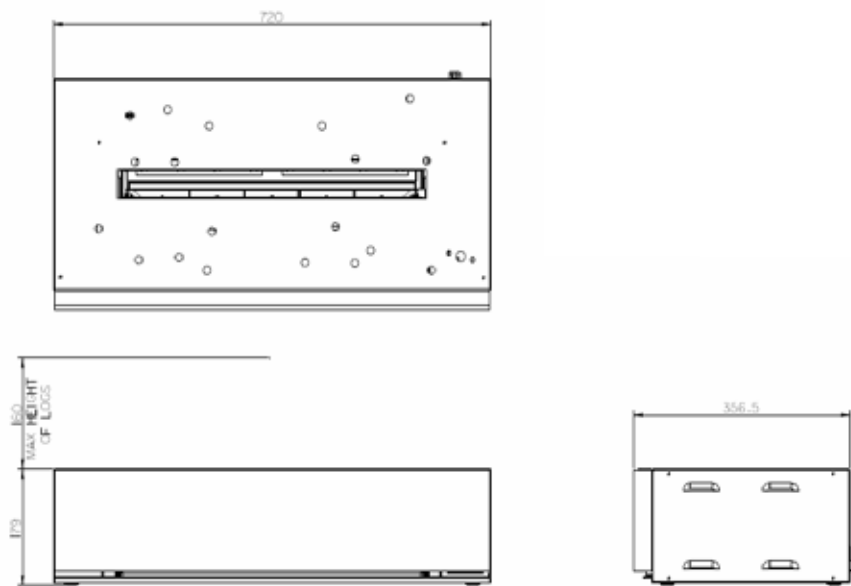

All cassettes must have adequate ventilation for an optimal fire experience.
For advice, read the manuals or visit the website www.dimplex-fires.eu

		Cassette L pebbles
General specifications	Fire system	Optimyst®
	Article number	202789
	EAN code	5011139202789
	Model	Cassette series
	View of the fire	4 sided
	Colour	Black
	Decoration / fuel bed	Pebbles white
Product size	Measurements view of the fire (WxH)	51 x 20 cm
	Outside dimensions WxHxD	72 x 35,6 x 20 cm
Features	Heat output	No
	Thermostat	No
	Remote control	Yes
	Manual controlling directly at the fireplace possible yes / no	Yes
	Light module	Halogen
	Sound module	No
	Colour effects settings	No
Power consumption	Heat setting 1 in W	-
	Heat setting 2 in W	-
	Flame only operation in W	400W
	Max. consumption	400W
Voltage	Voltage/Electrical frequency	230V/50Hz
Specifications	Product weight in kg	22
	Length of the cord	1,5 m
	Warranty	2 year