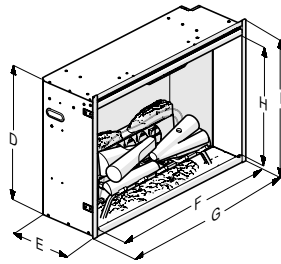

Revillusion firebox 30"
210357 / 5011139210357

Revillusion firebox 30" concrete
211842 / 5011139211842

Revillusion firebox 36"
210364 / 5011139210364

Rough-In Framing Dimensions

Firebox Dimensions

	RBF30	RBF36
A	12 1/2" (318 mm)	12 1/2" (318 mm)
B	30 5/8" (778 mm)	36 5/8" (930 mm)
C	26 3/16" (665 mm)	26 3/16" (665 mm)
D	25 3/4" (654 mm)	25 3/4" (654 mm)
E	12" (306 mm)	12" (306 mm)
F	29 3/8" (746 mm)	35 3/8" (898 mm)
G	31 1/8" (792 mm)	37 1/8" (944 mm)
H	22 3/4" (578 mm)	22 3/4" (578 mm)
I	26 5/8" (676 mm)	26 5/8" (674 mm)
J	54 1/4" (1378 mm)	60" (1524 mm)
K	38 1/2" (978 mm)	42 1/2" (1080 mm)
L	38 1/2" (978 mm)	42 1/2" (1080 mm)