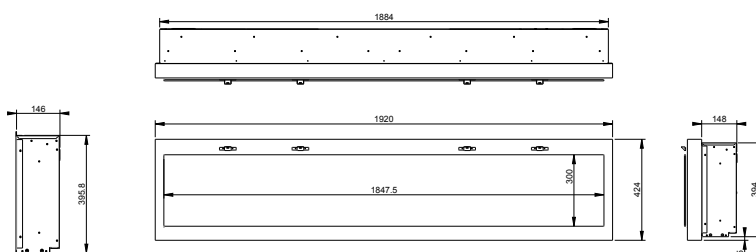

Driftwood riverrock 74"
LF74DWS-KIT
0781052102859

Ignite XL 50"

Ignite XL 74"

The drawing of the Ignite XL 100 " is on www.dimplex-fires.eu

		Ignite XL 50"	Ignite XL 74"	Ignite XL 100"
General specifications	Fire system	Optiflame®	Optiflame®	Optiflame®
	Article number	210272	210289	210296
	EAN code	5011139210272	5011139210289	5011139210296
	Model	Wall construction recessed	Wall construction recessed	Wall construction recessed
	View of the fire	1 sided	1 sided	1 sided
	Colour	Black	Black	Black
	Decoration / fuel bed	Acrylic ice	Acrylic ice	Acrylic ice
Product size	Measurements view of the fire (WxH)	124 x 31 cm	186 x 31 cm	245 x 31 cm
	Outside dimensions WxHxD	130,6 x 41,9 x 14,8 cm	188,4 x 39,4 x 14,8 cm	257,6 x 41,9 x 14,8 cm
Features	Heat output	Yes	Yes	Yes
	Thermostat	Yes	Yes	Yes
	Remote control	Yes	Yes	Yes
	Manual controlling directly at the fireplace possible yes / no	Flame control only	Flame control only	Flame control only
	Light module	LED	LED	LED
	Sound module	-	-	-
	Colour effects settings	Multi-colored fuel bed	Multi-colored fuel bed	Multi-colored fuel bed
Power consumption	Heat setting 1 in W	1800W (varies per ComfortSaver option)	1800W (varies per ComfortSaver option)	1800W (varies per ComfortSaver option)
	Heat setting 2 in W	-	-	-
	Flame only operation in W	19W	27W	35W
	Max. consumption	1800W with heating in full operation	1800W with heating in full operation	1800W with heating in full operation
Voltage	Voltage/Electrical frequency	230V/50Hz	230V/50Hz	230V/50Hz
Specifications	Product weight in kg	28,7	39	54
	Length of the cord	1,5 m	1,5 m	1,5 m
	Warranty	2 year	2 year	2 year