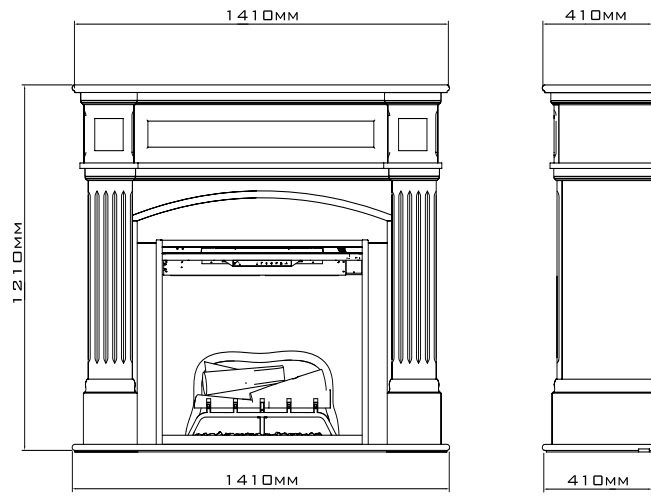

Haydn	
General specifications	Fire system	Revillusion®
	Article number	210494
	EAN code	5011139210494
	Model	Freestanding fireplace
	View of the fire	1 sided
	Colour	White incl. Wood finish on top. Black finish on the bottom.
	Decoration / fuel bed	Log set
Product size	Measurements view of the fire (WxH)	75 x 58 cm
	Outside dimensions WxHxD	141 x 121 x 41 cm
Features	Heat output	Yes
	Thermostat	Yes
	Remote control	Yes
	Manual controlling directly at the fireplace possible yes / no	Yes
	Light module	LED
	Sound module	No
	Colour effects settings	Fuel bed in blue / red shade
Power consumption	Heat setting 1 in W	-
	Heat setting 2 in W	2000W
	Flame only operation in W	15W
	Max. consumption	2000W
Voltage	Voltage/Electrical frequency	230V/50Hz
Specifications	Product weight in kg	86,2
	Length of the cord	1,5 m
	Warranty	2 year