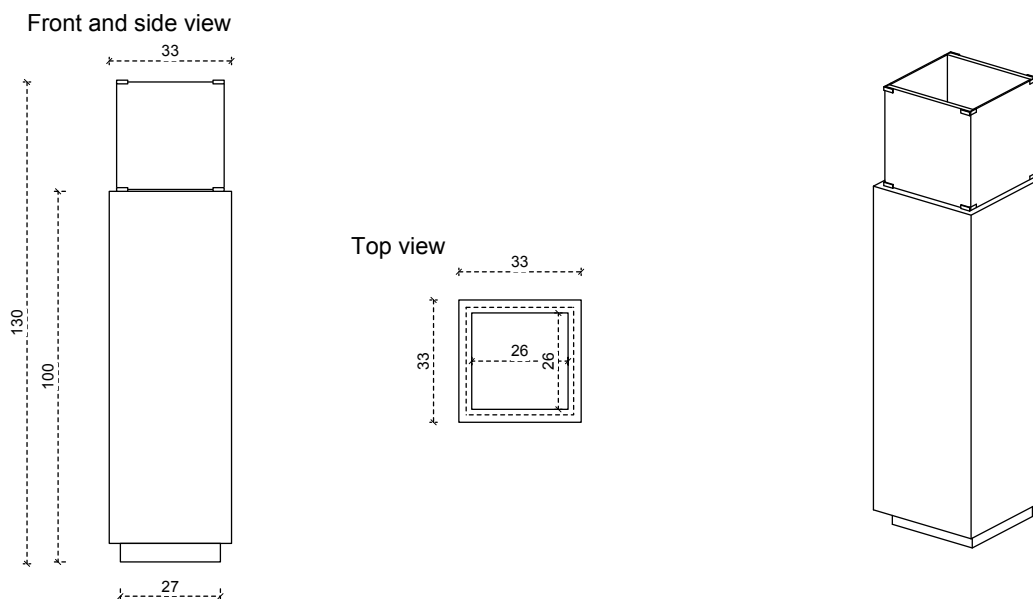

Isola Stone white
SET001 / 8716412211317

Isola Stone grey
SET002 / 8716412211324

		Isola Stone white	Isola Stone grey
General specifications	Fire system	Optimyst®	Optimyst®
	Article number	SET001	SET002
	EAN code	8716412211317	8716412211324
	Model	Freestanding furniture	Freestanding furniture
	View of the fire	4 sided	4 sided
	Colour	White polished stone finish	Grey polished stone finish
	Decoration / fuel bed	Metal plate	Metal plate
Product size	Measurements view of the fire (WxH)	22 x 20 cm	22 x 20 cm
	Outside dimensions WxHxD	33 x 130 x 33 cm	33 x 130 x 33 cm
Features	Heat output	No	No
	Thermostat	No	No
	Remote control	Yes	Yes
	Manual controlling directly at the fireplace possible yes / no	Yes	Yes
	Light module	LED	LED
	Sound module	No	No
	Colour effects settings	No	No
Power consumption	Heat setting 1 in W	-	-
	Heat setting 2 in W	-	-
	Flame only operation in W	60W	60W
	Max. consumption	60W	60W
Voltage	Voltage/Electrical frequency	230V/50Hz	230V/50Hz
Specifications	Product weight in kg	32,8	32,8
	Length of the cord	1m	1m
	Warranty	2 year	2 year