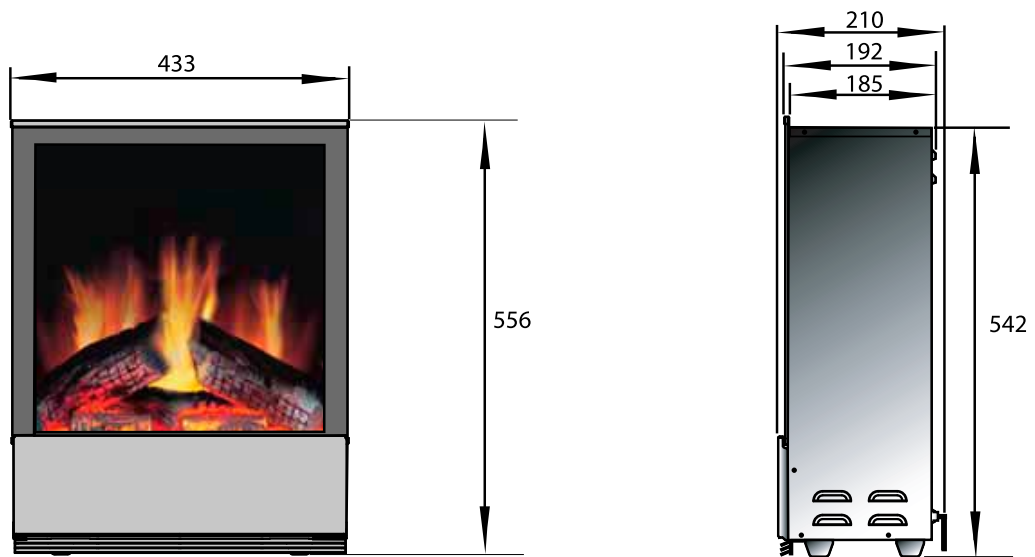

		Viotta de Luxe
General specifications	Fire system	Optiflame®
	Article number	208231
	EAN code	5011139208231
	Model	Insert
	View of the fire	1 sided
	Colour	Black
	Decoration / fuel bed	Log set
Product size	Measurements view of the fire (WxH)	38 x 37 cm
	Outside dimensions WxHxD	43,3 x 54,2 x 21 cm
Features	Heat output	Yes
	Thermostat	Yes
	Remote control	Yes
	Manual controlling directly at the fireplace possible yes / no	Yes
	Light module	LED
	Sound module	No
	Colour effects settings	No
Power consumption	Heat setting 1 in W	1000W
	Heat setting 2 in W	2000W
	Flame only operation in W	10W
	Max. consumption	2000W
Voltage	Voltage/Electrical frequency	230V/50Hz
Specifications	Product weight in kg	12,5
	Length of the cord	1,5 m
	Warranty	2 year