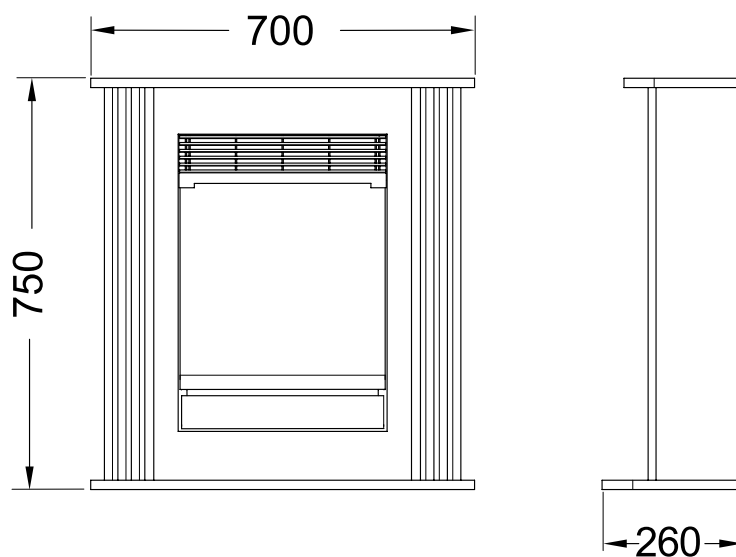

Mini mozart walnut
207999 / 5011139207999

Mini mozart black
208408 / 5011139208408

		Mini Mozart walnut	Mini Mozart black
General specifications	Fire system	Optiflame®	Optiflame®
	Article number	207999	208408
	EAN code	5011139207999	5011139208408
	Model	Freestanding fireplace	Freestanding fireplace
	View of the fire	1 sided	1 sided
	Colour	Walnut	Black
	Decoration / fuel bed	Log set	Log set
Product size	Measurements view of the fire (WxH)	38 x 34 cm	38 x 34 cm
	Outside dimensions WxHxD	70 x 75 x 26 cm	70 x 75 x 26 cm
Features	Heat output	Yes	Yes
	Thermostat	Yes	Yes
	Remote control	No	No
	Manual controlling directly at the fireplace possible yes / no	Yes	Yes
	Light module	LED	LED
	Sound module	No	No
	Colour effects settings	No	No
Power consumption	Heat setting 1 in W	750W	750W
	Heat setting 2 in W	1500W	1500W
	Flame only operation in W	15W	15W
	Max. consumption	1500W	1500W
Voltage	Voltage/Electrical frequency	230V/50Hz	230V/50Hz
Specifications	Product weight in kg	20	20
	Length of the cord	1,5 m	1,5 m
	Warranty	2 year	2 year