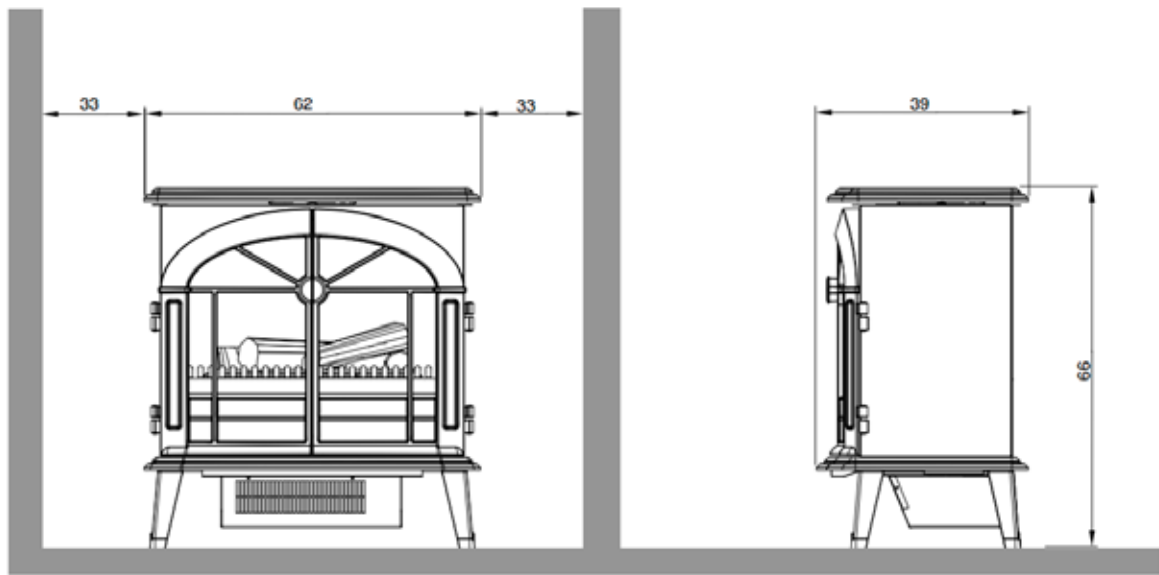

	Stockbridge	
General specifications	Fire system	Optimyst®
	Article number	206398
	EAN code	5011139206398
	Model	Freestanding fireplace
	View of the fire	1 sided
	Colour	Black
	Decoration / fuel bed	Log set
Product size	Measurements view of the fire (WxH)	53 x 28 cm
	Outside dimensions WxHxD	62 x 66 x 39 cm
Features	Heat output	Yes
	Thermostat	Yes
	Remote control	Yes
	Manual controlling directly at the fireplace possible yes / no	Yes
	Light module	Halogen
	Sound module	No
Power consumption	Colour effects settings	No
	Heat setting 1 in W	1000W
	Heat setting 2 in W	2000W
	Flame only operation in W	200W
Voltage	Max. consumption	2000W
	Voltage/Electrical frequency	230V/50Hz
Specifications	Product weight in kg	15,6
	Length of the cord	1,5 m
	Warranty	2 year