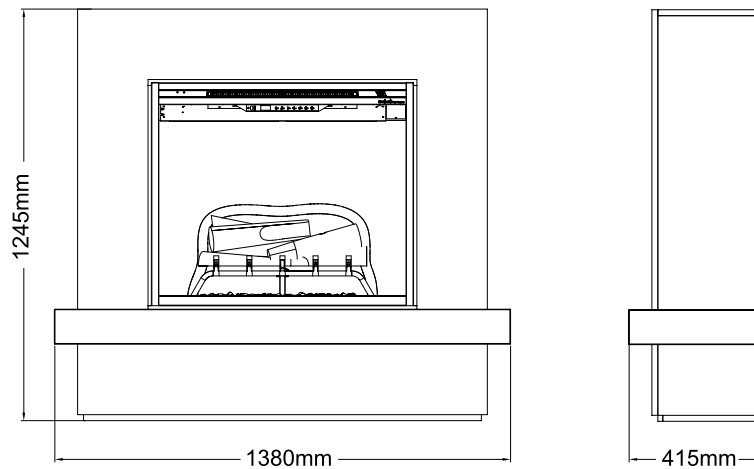

Sherwood
General specifications	Fire system	Optiflame®
	Article number	210937
	EAN code	5011139210937
	Model	Freestanding fireplace
	View of the fire	1 sided
	Colour	White/Concrete look
	Decoration / fuel bed	Log set
Product size	Measurements view of the fire (WxH)	75 x 58 cm
	Outside dimensions WxHxD	138 x 124,5 x 41,5 cm
Features	Heat output	Yes
	Thermostat	Yes
	Remote control	Yes
	Manual controlling directly at the fireplace possible yes / no	Yes
	Light module	LED
	Sound module	No
	Colour effects settings	Fuel bed in blue / red shade
Power consumption	Heat setting 1 in W	-
	Heat setting 2 in W	2000W
	Flame only operation in W	15W
	Max. consumption	2000W
Voltage	Voltage/Electrical frequency	230V/50Hz
Specifications	Product weight in kg	77,5
	Length of the cord	1,5 m
	Warranty	2 year