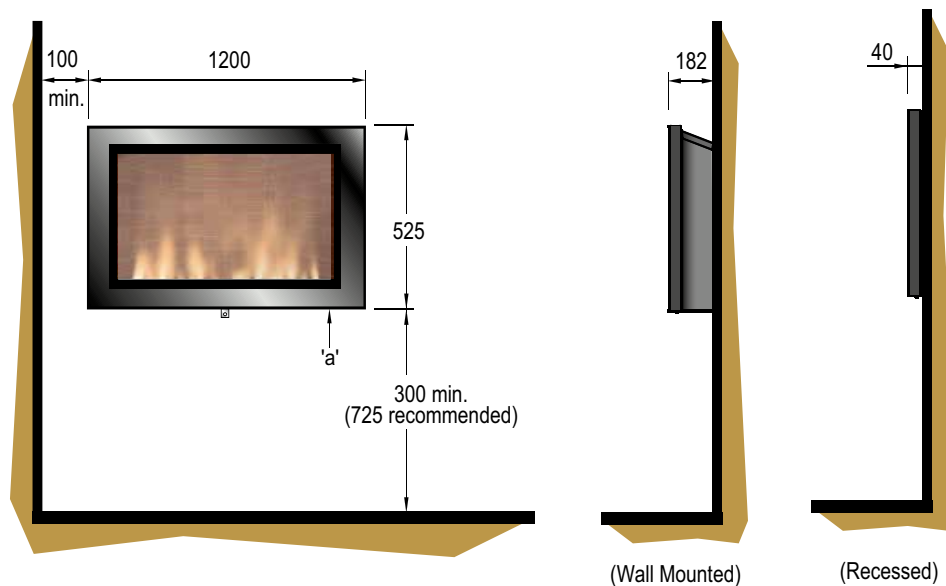

Let *Dimplex*
inspire you

WALL-MOUNTED

WALL-MOUNTED

SP16

Optiflame®

The SP16 wall fire is nearly a meter wide, to create a big impression. With flames rising above a very realistically glowing log fuel bed, within a black surround. In addition, it features a cosy and efficient electric heater and a handy remote control. A great wall fire to install in or at any wall you'd prefer.

		SP16
General specifications	Fire system	Optiflame®
	Article number	209863
	EAN code	5011139209863
	Model	Wall fireplace
	View of the fire	1 sided
	Colour	Black
	Decoration / fuel bed	Log set
Product size	Measurements view of the fire (WxH)	95 x 38 cm
	Outside dimensions WxHxD	120 x 52,5 x 18,2 cm
Features	Heat output	Yes
	Thermostat	Yes
	Remote control	Yes
	Manual controlling directly at the fireplace possible yes / no	Yes, only flame and effects
	Light module	LED
	Sound module	No
	Colour effects settings	No
Power consumption	Heat setting 1 in W	1000W
	Heat setting 2 in W	2000W
	Flame only operation in W	13W
	Max. consumption	2000W
Voltage	Voltage/Electrical frequency	230V/50Hz
Specifications	Product weight in kg	40,7
	Length of the cord	1,5 m
	Warranty	2 year