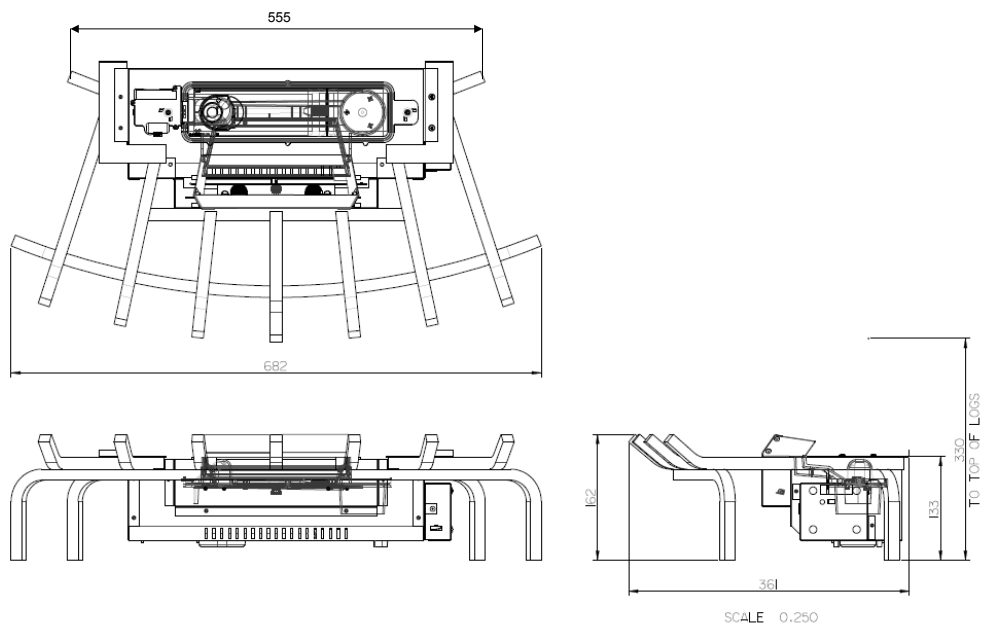

Silverton
General specifications	Fire system	Optimyst®
	Article number	204554
	EAN code	5011139204554
	Model	Freestanding fireplace
	View of the fire	4 sided
	Colour	Black
	Decoration / fuel bed	LED log set
Product size	Measurements view of the fire (WxH)	22 x 20 cm
	Outside dimensions WxHxD	68,2 x 33 x 36,1 cm
Features	Heat output	No
	Thermostat	No
	Remote control	Yes
	Manual controlling directly at the fireplace possible yes / no	Yes
	Light module	LED
	Sound module	No
	Colour effects settings	No
Power consumption	Heat setting 1 in W	-
	Heat setting 2 in W	-
	Flame only operation in W	60W
	Max. consumption	60W
Voltage	Voltage/Electrical frequency	230V/50Hz
Specifications	Product weight in kg	11
	Length of the cord	1,5 m
	Warranty	2 year