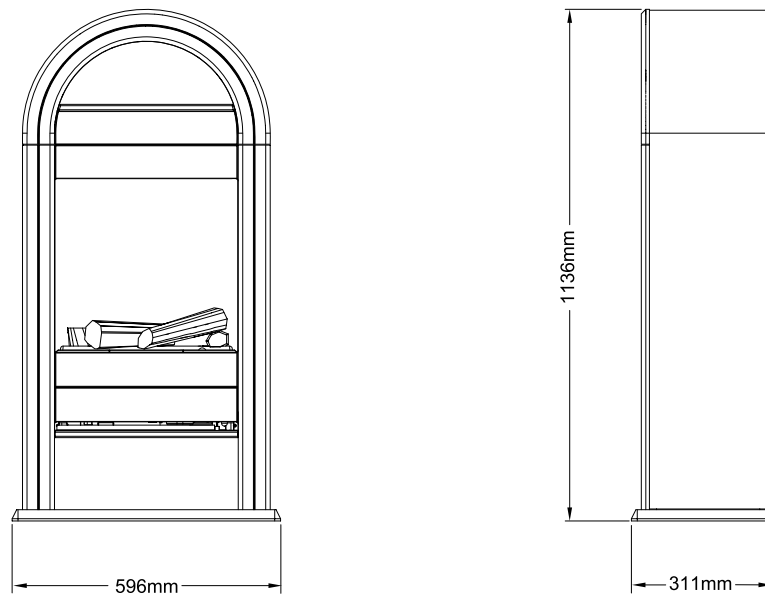

Romero	
General specifications	Fire system	Optimyst®
	Article number	203335
	EAN code	5011139203335
	Model	Freestanding fireplace
	View of the fire	1 sided
	Colour	Black/anthracite
	Decoration / fuel bed	Log set
Product size	Measurements view of the fire (WxH)	38 x 40 cm
	Outside dimensions WxHxD	59,6 x 113,6 x 31,1 cm
Features	Heat output	Yes
	Thermostat	Yes
	Remote control	Yes
	Manual controlling directly at the fireplace possible yes / no	Yes
	Light module	Halogen
	Sound module	No
	Colour effects settings	-
Power consumption	Heat setting 1 in W	1000W
	Heat setting 2 in W	2000W
	Flame only operation in W	200W
	Max. consumption	2000W
Voltage	Voltage/Electrical frequency	230V/50Hz
Specifications	Product weight in kg	35
	Length of the cord	1,5 m
	Warranty	2 year