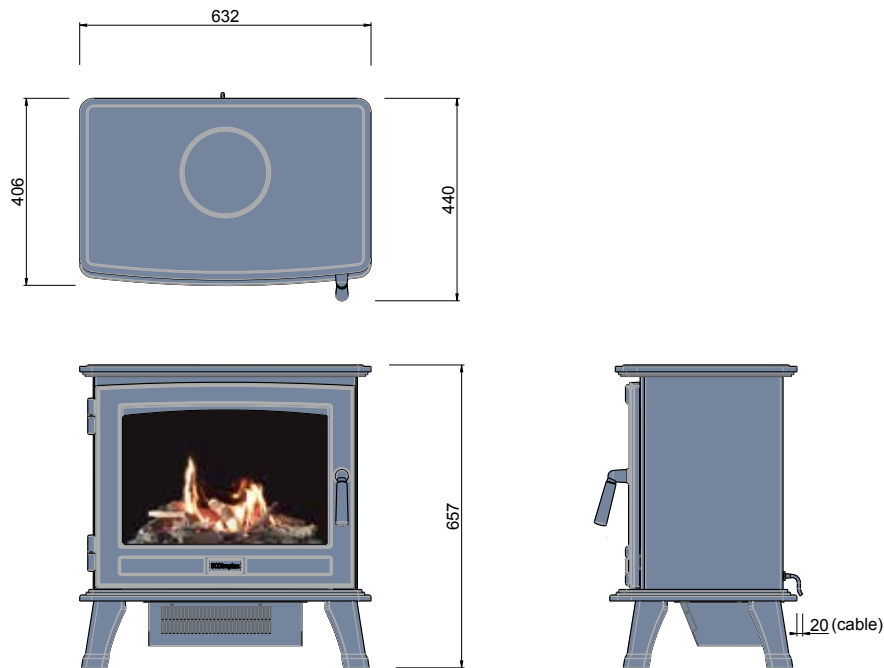

Sunningdale
General specifications	Fire system	Opti-Virtual®
	Article number	207784
	EAN code	5011139207784
	Model	Freestanding fireplace
	View of the fire	1 sided
	Colour	Black
	Decoration / fuel bed	Log set
Product size	Measurements view of the fire (WxH)	45 x 30 cm
	Outside dimensions WxHxD	63,2 x 65,7 x 44 cm
Features	Heat output	Yes
	Thermostat	Yes
	Remote control	Yes
	Manual controlling directly at the fireplace possible yes / no	-
	Light module	LED screen
	Sound module	Yes
Power consumption	Heat setting 1 in W	1000W
	Heat setting 2 in W	2000W
	Flame only operation in W	40W
	Max. consumption	2000W
Voltage	Voltage/Electrical frequency	230V/50Hz
Specifications	Product weight in kg	30
	Length of the cord	1,5 m
	Warranty	2 year