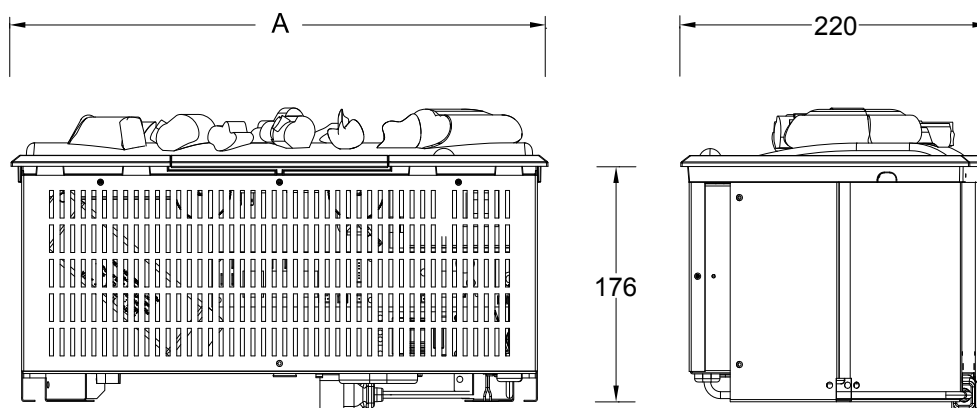

	'A' mm
CAS400/600	407

All cassettes must have adequate ventilation for an optimal fire experience.
For advice, read the manuals or visit the website www.dimplex-fires.eu

	Cassette 400/600 LED	
General specifications	Fire system	Optimyst®
	Article number	210791
	EAN code	5011139210791
	Model	Cassette series
	View of the fire	4 sided
	Colour	White
	Decoration / fuel bed	Metal plate (optional with log set)
Product size	Measurements view of the fire (WxH)	38 x 20 cm
	Outside dimensions WxHxD	41 x 18 x 22 cm
Features	Heat output	No
	Thermostat	-
	Remote control	Yes
	Manual controlling directly at the fireplace possible yes / no	Yes
	Light module	LED
	Sound module	-
	Colour effects settings	-
Power consumption	Heat setting 1 in W	-
	Heat setting 2 in W	-
	Flame only operation in W	125W
	Max. consumption	125W
Voltage	Voltage/Electrical frequency	230V/50Hz
Specifications	Product weight in kg	5
	Length of the cord	1,5 m
	Warranty	2 year