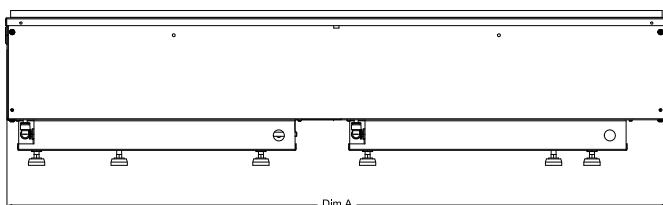

All cassettes must have adequate ventilation for an optimal fire experience.
For advice, read the manuals or visit the website www.dimplex-fires.eu

		Cassette 1000 retail
General specifications	Fire system	Optimyst®
	Article number	210661
	EAN code	5011139210661
	Model	Cassette series
	View of the fire	4 sided
	Colour	Black
	Decoration / fuel bed	Metal plate (optional LED log set available, 2x log set 500)
Product size	Measurements view of the fire (WxH)	99 x 20 cm
	Outside dimensions WxHxD	101 x 30 x 20 cm
Features	Heat output	No
	Thermostat	No
	Remote control	Yes
	Manual controlling directly at the fireplace possible yes / no	Yes
	Light module	LED
	Sound module	Yes
	Colour effects settings	No
Power consumption	Heat setting 1 in W	
	Heat setting 2 in W	-
	Flame only operation in W	450W
	Max. consumption	450W
Voltage	Voltage/Electrical frequency	230V/50Hz
Specifications	Product weight in kg	17,5
	Length of the cord	1,5 m
	Warranty	2 year