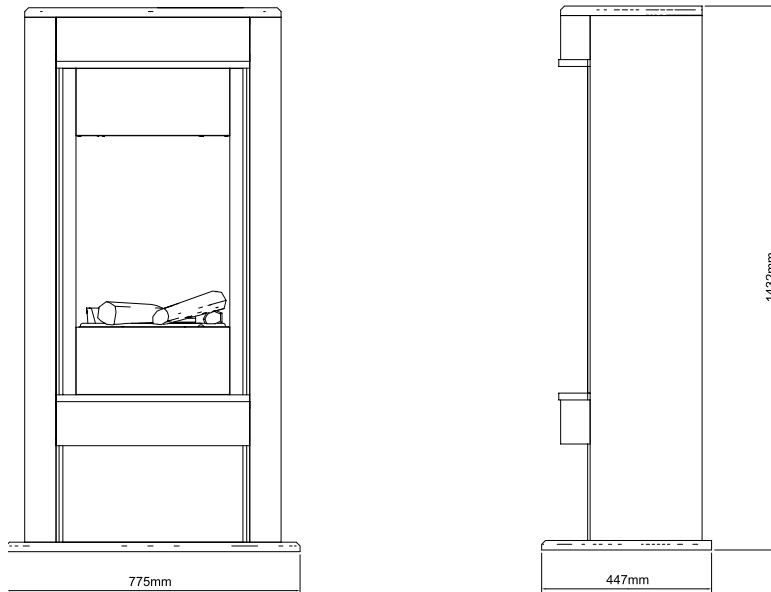

Verdi
General specifications	Fire system	Optimyst®
	Article number	206275
	EAN code	5011139206275
	Model	Freestanding fireplace
	View of the fire	1 sided
	Colour	White
	Decoration / fuel bed	Log set
Product size	Measurements view of the fire (WxH)	40 x 50 cm
	Outside dimensions WxHxD	77,5 x 143,2 x 44,7 cm
Features	Heat output	Yes
	Thermostat	Yes
	Remote control	Yes
	Manual controlling directly at the fireplace possible yes / no	Yes
	Light module	Halogen
	Sound module	No
	Colour effects settings	No
Power consumption	Heat setting 1 in W	1000W
	Heat setting 2 in W	2000W
	Flame only operation in W	200W
	Max. consumption	2000W
Voltage	Voltage/Electrical frequency	230V/50Hz
Specifications	Product weight in kg	42
	Length of the cord	1,5 m
	Warranty	2 year