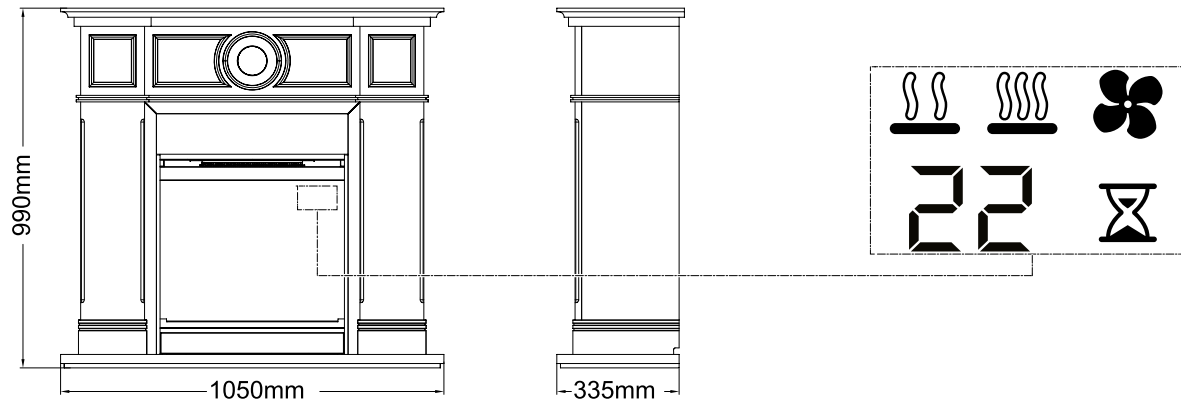

		Chopin
General specifications	Fire system	Optiflame®
	Article number	210470
	EAN code	5011139210470
	Model	Freestanding fireplace
	View of the fire	1 sided
	Colour	Cream white
	Decoration / fuel bed	Log set
Product size	Measurements view of the fire (WxH)	52 x 39 cm
	Outside dimensions WxHxD	105 x 99 x 33,5 cm
Features	Heat output	Yes
	Thermostat	Yes
	Remote control	Yes
	Manual controlling directly at the fireplace possible yes / no	Yes
	Light module	LED
	Sound module	No
	Colour effects settings	No
Power consumption	Heat setting 1 in W	750W
	Heat setting 2 in W	1500W
	Flame only operation in W	10W
	Max. consumption	1500W
Voltage	Voltage/Electrical frequency	230V/50Hz
Specifications	Product weight in kg	46,5
	Length of the cord	1,5 m
	Warranty	2 year