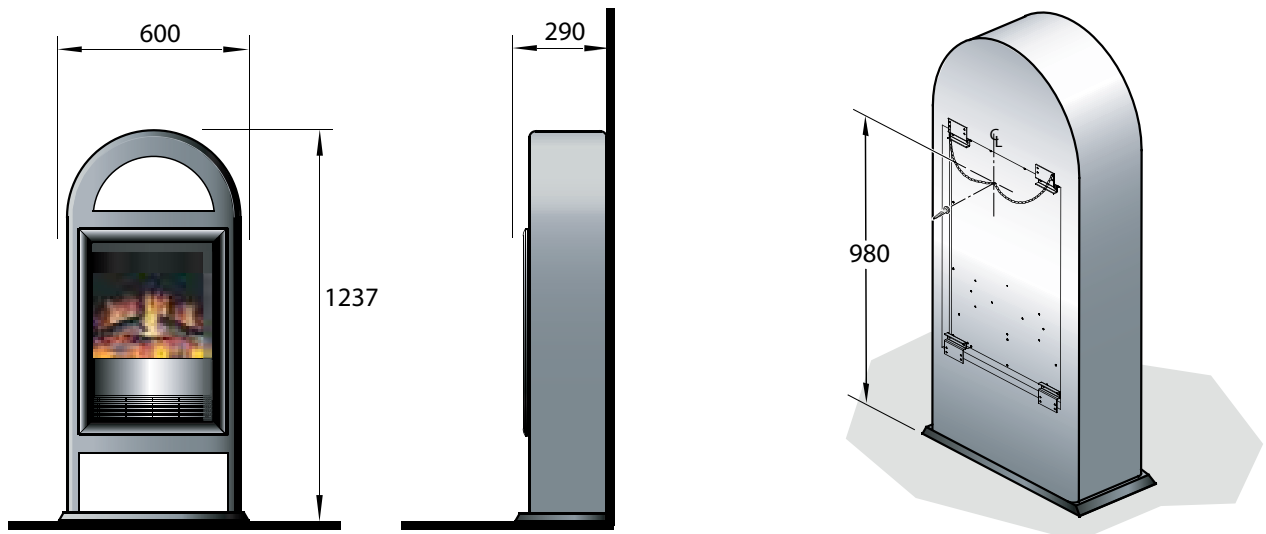

Nordic
General specifications	Fire system	Optiflame®
	Article number	208187
	EAN code	5011139208187
	Model	Freestanding fireplace
	View of the fire	1 sided
	Colour	Anthracite
	Decoration / fuel bed	Log set
Product size	Measurements view of the fire (WxH)	37 x 38 cm
	Outside dimensions WxHxD	60 x 123,7 x 29 cm
Features	Heat output	Yes
	Thermostat	Yes
	Remote control	Yes
	Manual controlling directly at the fireplace possible yes / no	Yes
	Light module	LED
	Sound module	No
	Colour effects settings	No
Power consumption	Heat setting 1 in W	1000W
	Heat setting 2 in W	2000W
	Flame only operation in W	10W
	Max. consumption	2000W
Voltage	Voltage/Electrical frequency	230V/50Hz
Specifications	Product weight in kg	34,8
	Length of the cord	1,5 m
	Warranty	2 year