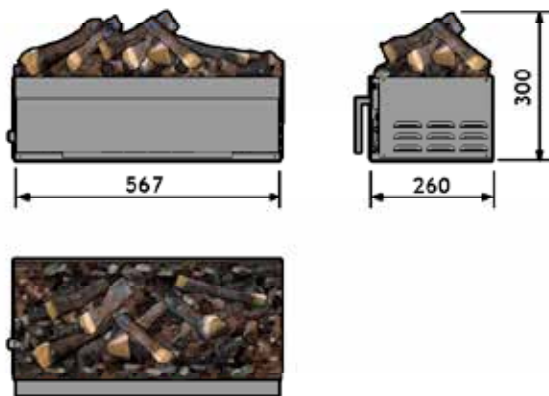

Juneau

202086 / 5011139202086

Juneau XL

202666 / 5011139202666

Juneau

Juneau XL

		Juneau	Juneau XL
General specifications	Fire system	Optimyst®	Optimyst®
	Article number	202086	202666
	EAN code	5011139202086	5011139202666
	Model	Built-in unit	Built-in unit
	View of the fire	4 sided	4 sided
	Colour	Black	Black
	Decoration / fuel bed	LED log set	Log set
Product size	Measurements view of the fire (WxH)	32 x 20 cm	51 x 20 cm
	Outside dimensions WxHxD	56,7 x 30 x 26 cm	72 x 35 x 33 cm
Features	Heat output	No	No
	Thermostat	No	No
	Remote control	Yes	Yes
	Manual controlling directly at the fireplace possible yes / no	Yes	Yes
	Light module	Halogen	Halogen
	Sound module	No	No
	Colour effects settings	No	No
Power consumption	Heat setting 1 in W	-	-
	Heat setting 2 in W	-	-
	Flame only operation in W	250W	400W
	Max. consumption	250W	400W
Voltage	Voltage/Electrical frequency	230V/50Hz	230V/50Hz
Specifications	Product weight in kg	15	22
	Length of the cord	1,5 m	1,5 m
	Warranty	2 year	2 year