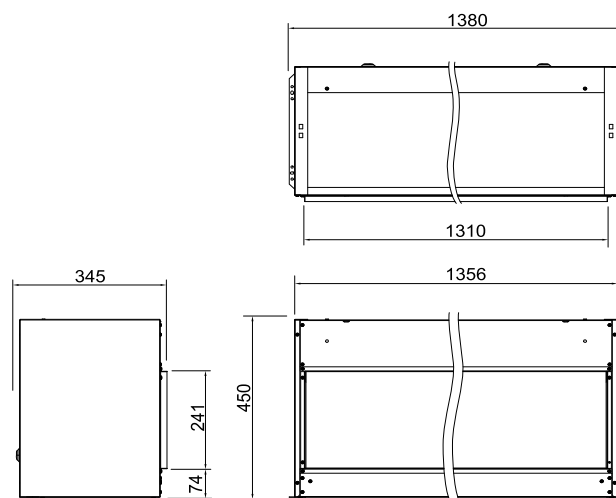

Opti-V double

		Opti-V single	Opti-V double
General specifications	Fire system	Opti-Virtual®	Opti-Virtual®
	Article number	204912	204929
	EAN code	5011139204912	5011139204929
	Model	Built-in unit	Built-in unit
	View of the fire	1 sided	1 sided
	Colour	Black	Black
	Decoration / fuel bed	Log set	Log set
Product size	Measurements view of the fire (WxH)	69 x 24 cm	131 x 24 cm
	Outside dimensions WxHxD	73,6 x 45 x 34,5 cm	135,6 x 45 x 34,5 cm
Features	Heat output	No	No
	Thermostat	-	-
	Remote control	Yes	Yes
	Manual controlling directly at the fireplace possible yes / no	Yes	Yes
	Light module	LED screen	LED screen
	Sound module	Yes	Yes
	Colour effects settings	-	-
Power consumption	Heat setting 1 in W	-	-
	Heat setting 2 in W	-	-
	Flame only operation in W	35W	70W
	Max. consumption	35W	70W
Voltage	Voltage/Electrical frequency	230V/50Hz	230V/50Hz
Specifications	Product weight in kg	26	46
	Length of the cord	1,5 m	1,5 m
	Warranty	2 year	2 year