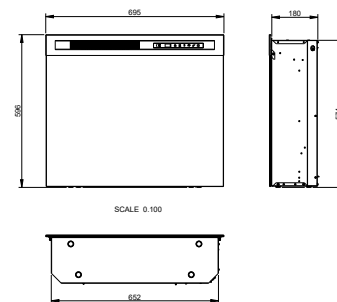

23" Firebox - XHD23
210951 / 5011139210951

26" Firebox - XHD26
210975 / 5011139210975

28" Firebox - XHD28
211002 / 5011139211002

23" Firebox - XHD23

26" Firebox - XHD26

28" Firebox - XHD28

		23" Firebox - XHD23	26" Firebox - XHD26	28" Firebox - XHD28
General specifications	Fire system	Optiflame®	Optiflame®	Optiflame®
	Article number	210951	210975	211002
	EAN code	5011139210951	5011139210975	5011139211002
	Model	Firebox	Firebox	Firebox
	View of the fire	1 sided	1 sided	1 sided
	Colour	Black	Black	Black
	Decoration / fuel bed	LED log set	LED log set	LED log set
Product size	Measurements view of the fire (WxH)	52 x 42 cm	60 x 38 cm	62 x 48 cm
	Outside dimensions WxHxD	58,4 x 51,9 x 19 cm	66 x 47,9 x 19cm	65,2 x 59,6 x 19 cm
Features	Heat output	Yes	Yes	Yes
	Thermostat	Yes	Yes	Yes
	Remote control	Yes	Yes	Yes
	Manual controlling directly at the fireplace possible yes / no	Yes, only flame and effects	Yes, only flame and effects	Yes, only flame and effects
	Light module	LED	LED	LED
	Sound module	No	No	No
	Colour effects settings	Yes, flames can be adjusted to more blue, red or orange color.	Yes, flames can be adjusted to more blue, red or orange color.	Yes, flames can be adjusted to more blue, red or orange color.
Power consumption	Heat setting 1 in W	1400W	1400W	1400W
	Heat setting 2 in W	-	-	-
	Flame only operation in W	7W	7W	7W
	Max. consumption	1400W	1400W	1400W
Voltage	Voltage/Electrical frequency	230V/50Hz	230V/50Hz	230V
Specifications	Product weight in kg	12	11	14,5
	Length of the cord	1,5 m	1,5 m	1,5 m
	Warranty	2 year	2 year	2 year