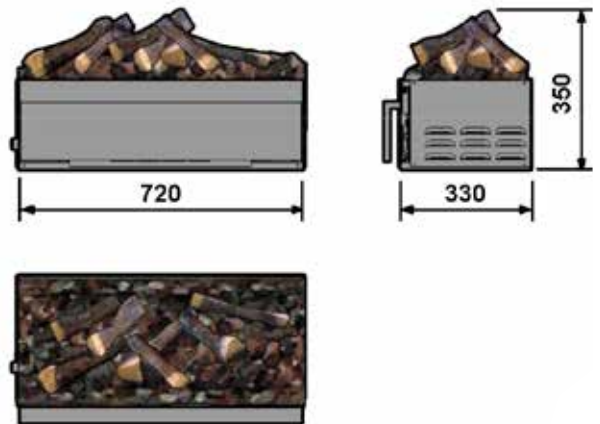

Juneau

202086 / 5011139202086

Juneau XL

202666 / 5011139202666

Juneau

Juneau XL

		Juneau	Juneau XL
General specifications	Fire system	Optimyst®	Optimyst®
	Article number	202086	202666
	EAN code	5011139202086	5011139202666
	Model	Built-in unit	Built-in unit
	View of the fire	4 sided	4 sided
	Colour	Black	Black
	Decoration / fuel bed	LED log set	Log set
Product size	Measurements view of the fire (WxH)	32 x 20 cm	51 x 20 cm
	Outside dimensions WxHxD	56,7 x 30 x 26 cm	72 x 35 x 33 cm
Features	Heat output	No	No
	Thermostat	No	No
	Remote control	Yes	Yes
	Manual controlling directly at the fireplace possible yes / no	Yes	Yes
	Light module	Halogen	Halogen
	Sound module	No	No
	Colour effects settings	No	No
Power consumption	Heat setting 1 in W	-	-
	Heat setting 2 in W	-	-
	Flame only operation in W	250W	400W
	Max. consumption	250W	400W
Voltage	Voltage/Electrical frequency	230V/50Hz	230V/50Hz
Specifications	Product weight in kg	15	22
	Length of the cord	1,5 m	1,5 m
	Warranty	2 year	2 year