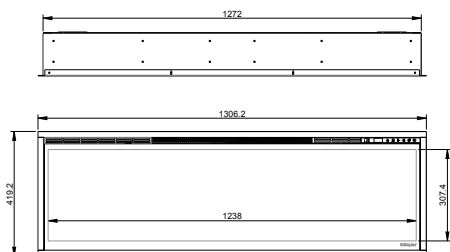

Driftwood riverrock 74"
LF74DWS-KIT
0781052102859

Ignite XL 50"

Ignite XL 74"

The drawing of the Ignite XL 100 " is on www.dimplex-fires.eu

		Ignite XL 50"	Ignite XL 74"	Ignite XL 100"
General specifications	Fire system	Optiflame®	Optiflame®	Optiflame®
	Article number	210272	210289	210296
	EAN code	5011139210272	5011139210289	5011139210296
	Model	Wall construction recessed	Wall construction recessed	Wall construction recessed
	View of the fire	1 sided	1 sided	1 sided
	Colour	Black	Black	Black
	Decoration / fuel bed	Acrylic ice	Acrylic ice	Acrylic ice
Product size	Measurements view of the fire (WxH)	124 x 31 cm	186 x 31 cm	245 x 31 cm
	Outside dimensions WxHxD	130,6 x 41,9 x 14,8 cm	188,4 x 39,4 x 14,8 cm	257,6 x 41,9 x 14,8 cm
Features	Heat output	Yes	Yes	Yes
	Thermostat	Yes	Yes	Yes
	Remote control	Yes	Yes	Yes
	Manual controlling directly at the fireplace possible yes / no	Flame control only	Flame control only	Flame control only
	Light module	LED	LED	LED
	Sound module	-	-	-
	Colour effects settings	Multi-colored fuel bed	Multi-colored fuel bed	Multi-colored fuel bed
Power consumption	Heat setting 1 in W	1800W (varies per ComfortSaver option)	1800W (varies per ComfortSaver option)	1800W (varies per ComfortSaver option)
	Heat setting 2 in W	-	-	-
	Flame only operation in W	19W	27W	35W
	Max. consumption	1800W with heating in full operation	1800W with heating in full operation	1800W with heating in full operation
Voltage	Voltage/Electrical frequency	230V/50Hz	230V/50Hz	230V/50Hz
Specifications	Product weight in kg	28,7	39	54
	Length of the cord	1,5 m	1,5 m	1,5 m
	Warranty	2 year	2 year	2 year