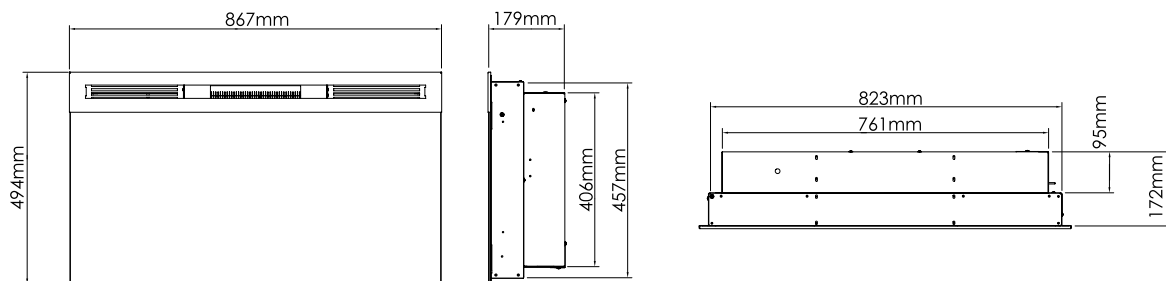

Accessories

Frame for Prism 34"
Black
221136
50111392211361

Frame for Prism 34"
White
211354
5011139211354

		Prism 34"
General specifications	Fire system	Optiflame®
	Article number	208378
	EAN code	5011139208378
	Model	Linear wall fireplace; can be recessed into the wall
	View of the fire	1 sided
	Colour	Black
	Decoration / fuel bed	Fuel bed with acrylic stones
Product size	Measurements view of the fire (WxH)	79 x 27 cm
	Outside dimensions WxHxD	86,7 x 49,4 x 17,9 cm
Features	Heat output	Yes
	Thermostat	Yes
	Remote control	Yes
	Manual controlling directly at the fireplace possible yes / no	Flame control only
	Light module	LED
	Sound module	No
	Colour effects settings	Yes, fuel bed
Power consumption	Heat setting 1 in W	1100W
	Heat setting 2 in W	-
	Flame only operation in W	15W
	Max. consumption	1100W
Voltage	Voltage/Electrical frequency	230V/50Hz
Specifications	Product weight in kg	22,1
	Length of the cord	1,5 m
	Warranty	2 year