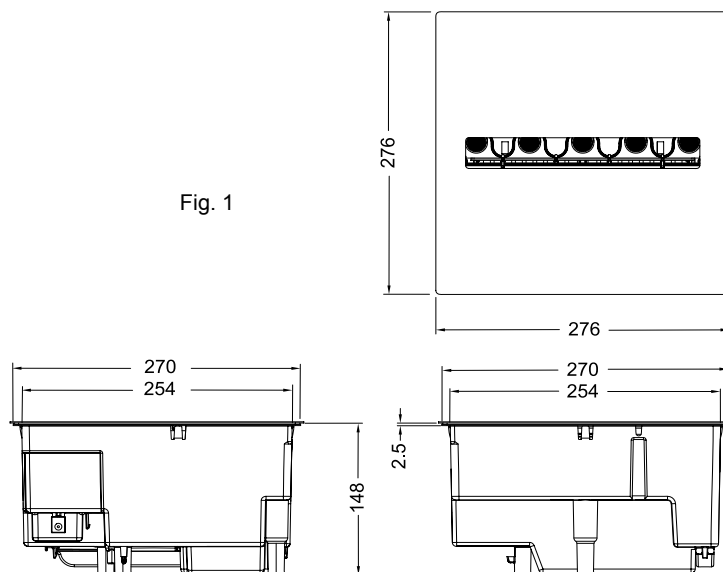

All cassettes must have adequate ventilation for an optimal fire experience.
For advice, read the manuals or visit the website www.dimplex-fires.eu

		Cassette 250
General specifications	Fire system	Optimyst®
	Article number	210388
	EAN code	5011139210388
	Model	Cassette series
	View of the fire	4 sided
	Colour	White
	Decoration / fuel bed	Metal plate
Product size	Measurements view of the fire (WxH)	22 x 20 cm
	Outside dimensions WxHxD	27 x 14,5 x 27 cm
Features	Heat output	No
	Thermostat	No
	Remote control	Yes
	Manual controlling directly at the fireplace possible yes / no	Yes
	Light module	LED
	Sound module	No
	Colour effects settings	No
Power consumption	Heat setting 1 in W	-
	Heat setting 2 in W	-
	Flame only operation in W	64 W
	Max. consumption	64 W
Voltage	Voltage/Electrical frequency	230V/50Hz
Specifications	Product weight in kg	2,8
	Length of the cord	1,5 m
	Warranty	2 year