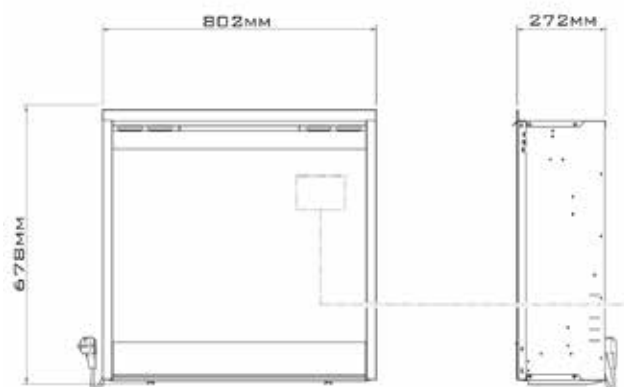

DF2550 - 25" firebox
208323 / 5011139208323

DF3020 - 30" firebox
208286 / 5011139208286

DF2550 - 25" firebox

DF3020 - 30" firebox

	DF2550 - 25" firebox	DF3020 - 30" firebox	
General specifications	Fire system	Optiflame®	Optiflame®
	Article number	208323	208286
	EAN code	5011139208323	5011139208286
	Model	Firebox	Firebox
	View of the fire	1 sided	1 sided
	Colour	Black	Back panel effect with stone motif
	Decoration / fuel bed	Log set	LED log set
Product size	Measurements view of the fire (WxH)	57 x 28 cm	74x 52 cm
	Outside dimensions WxHxD	66 x 47 x 23,2 cm	80,2 x 67,8 x 27,2 cm
Features	Heat output	Yes	Yes
	Thermostat	Yes	Yes
	Remote control	Yes	Yes
	Manual controlling directly at the fireplace possible yes / no	Flame control only	Yes, only flame and effects
	Light module	LED	LED
	Sound module	No	No
Colour effects settings	No	No	
Power consumption	Heat setting 1 in W	500W	1000W
	Heat setting 2 in W	1000W	2000W
	Flame only operation in W	8W	17W
	Max. consumption	1000W	2000W
Voltage	Voltage/Electrical frequency	230V/50Hz	230V/50Hz
Specifications	Product weight in kg	15,3	22,8
	Length of the cord	1,5 m	1,5 m
	Warranty	2 year	2 year