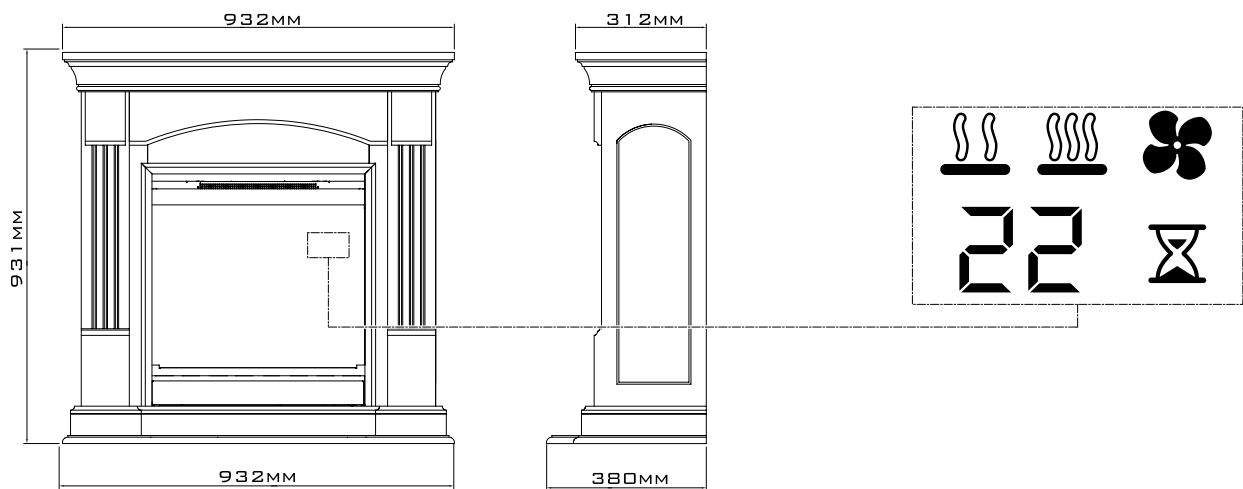

Campana
General specifications	Fire system	Optiflame®
	Article number	211798
	EAN code	5011139211798
	Model	Freestanding fireplace
	View of the fire	1 sided
	Colour	Walnut
	Decoration / fuel bed	Log set
Product size	Measurements view of the fire (WxH)	62 x 48 cm
	Outside dimensions WxHxD	93,2 x 93,1 x 31,2 cm
Features	Heat output	1400W
	Thermostat	Yes
	Remote control	Yes
	Manual controlling directly at the fireplace possible yes / no	Yes
	Light module	LED
	Sound module	No
	Colour effects settings	No
Power consumption	Heat setting 1 in W	1400W
	Heat setting 2 in W	-
	Flame only operation in W	1400 W
	Max. consumption	1400W
Voltage	Voltage/Electrical frequency	230V/50Hz
Specifications	Product weight in kg	44
	Length of the cord	1,5 m
	Warranty	2 year