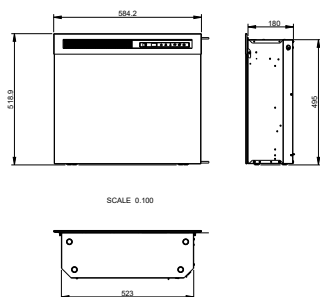

23" Firebox - XHD23
210951 / 5011139210951

26" Firebox - XHD26
210975 / 5011139210975

28" Firebox - XHD28
211002 / 5011139211002

23" Firebox - XHD23

26" Firebox - XHD26

28" Firebox - XHD28

		23" Firebox - XHD23	26" Firebox - XHD26	28" Firebox - XHD28
General specifications	Fire system	Optiflame®	Optiflame®	Optiflame®
	Article number	210951	210975	211002
	EAN code	5011139210951	5011139210975	5011139211002
	Model	Firebox	Firebox	Firebox
	View of the fire	1 sided	1 sided	1 sided
	Colour	Black	Black	Black
	Decoration / fuel bed	LED log set	LED log set	LED log set
Product size	Measurements view of the fire (WxH)	52 x 42 cm	60 x 38 cm	62 x 48 cm
	Outside dimensions WxHxD	58,4 x 51,9 x 19 cm	66 x 47,9 x 19cm	65,2 x 59,6 x 19 cm
Features	Heat output	Yes	Yes	Yes
	Thermostat	Yes	Yes	Yes
	Remote control	Yes	Yes	Yes
	Manual controlling directly at the fireplace possible yes / no	Yes, only flame and effects	Yes, only flame and effects	Yes, only flame and effects
	Light module	LED	LED	LED
	Sound module	No	No	No
	Colour effects settings	Yes, flames can be adjusted to more blue, red or orange color.	Yes, flames can be adjusted to more blue, red or orange color.	Yes, flames can be adjusted to more blue, red or orange color.
Power consumption	Heat setting 1 in W	1400W	1400W	1400W
	Heat setting 2 in W	-	-	-
	Flame only operation in W	7W	7W	7W
	Max. consumption	1400W	1400W	1400W
Voltage	Voltage/Electrical frequency	230V/50Hz	230V/50Hz	230V
Specifications	Product weight in kg	12	11	14,5
	Length of the cord	1,5 m	1,5 m	1,5 m
	Warranty	2 year	2 year	2 year