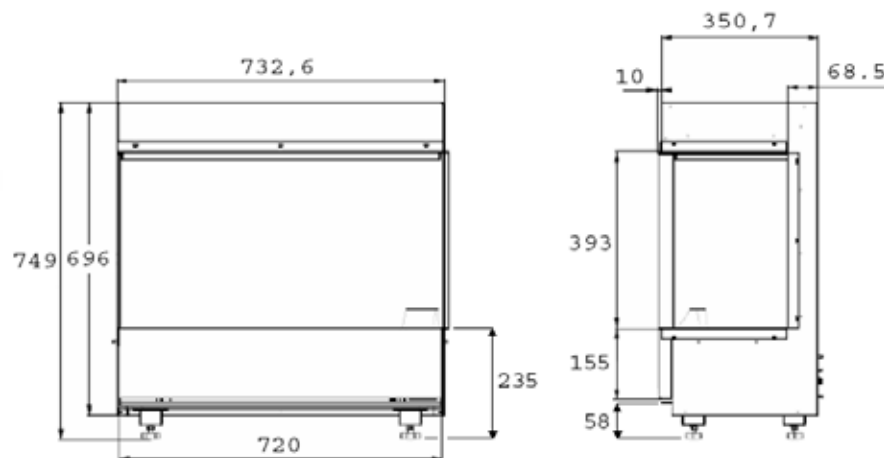

3 Step	
General specifications	Fire system	Optimyst®
	Article number	210166
	EAN code	5011139210166
	Model	Built-in unit
	View of the fire	1,2 or 3-sided
	Colour	Black
	Decoration / fuel bed	Log set
Product size	Measurements view of the fire (WxH)	71 x 39 cm
	Outside dimensions WxHxD	73,2 x 74,9 x 35 cm
Features	Heat output	Yes
	Thermostat	Yes
	Remote control	Yes
	Manual controlling directly at the fireplace possible yes / no	Yes, only flame and effects
	Light module	Halogen
	Sound module	-
	Colour effects settings	-
Power consumption	Heat setting 1 in W	750W
	Heat setting 2 in W	1500W
	Flame only operation in W	250W
	Max. consumption	1500W
Voltage	Voltage/Electrical frequency	230V/50Hz
Specifications	Product weight in kg	30
	Length of the cord	1,5 m
	Warranty	2 year