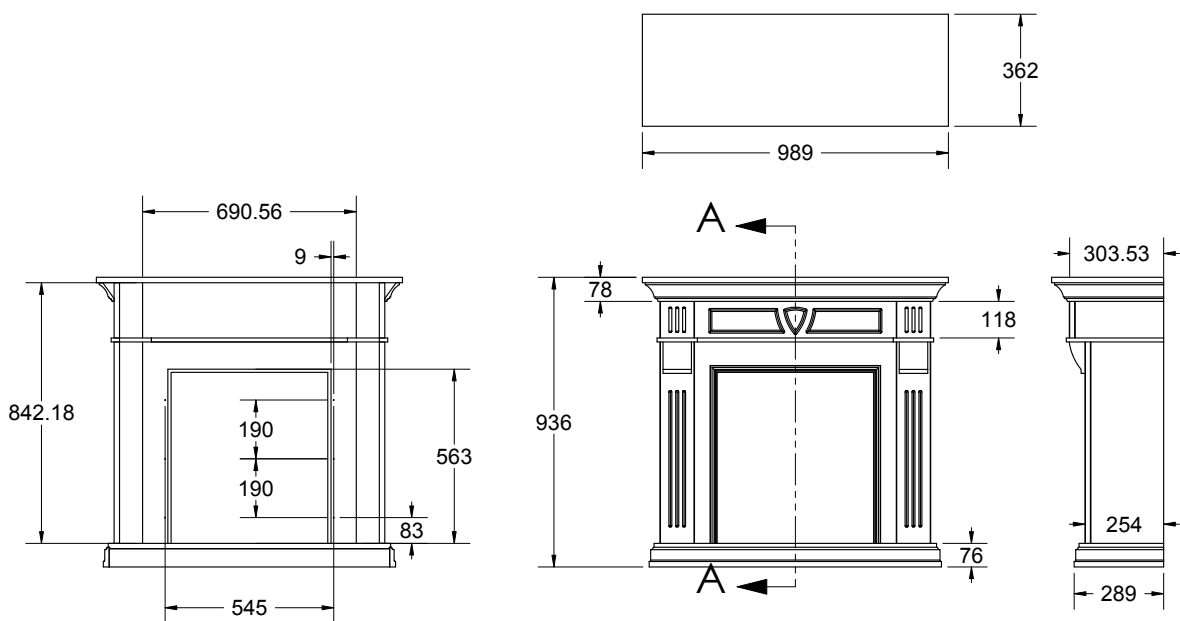

		Beethoven antique
General specifications	Fire system	Optiflame®
	Article number	207906
	EAN code	5011139207906
	Model	Freestanding fireplace
	View of the fire	1 sided
	Colour	Off-white
	Decoration / fuel bed	Log set
Product size	Measurements view of the fire (WxH)	52 x 39 cm
	Outside dimensions WxHxD	98,9 x 93,6 x 36,2 cm
Features	Heat output	Yes
	Thermostat	Yes
	Remote control	Yes
	Manual controlling directly at the fireplace possible yes / no	Yes
	Light module	LED
	Sound module	No
	Colour effects settings	-
Power consumption	Heat setting 1 in W	750W
	Heat setting 2 in W	1500W
	Flame only operation in W	15W
	Max. consumption	1500W
Voltage	Voltage/Electrical frequency	230V/50Hz
Specifications	Product weight in kg	37
	Length of the cord	1,5 m
	Warranty	2 year