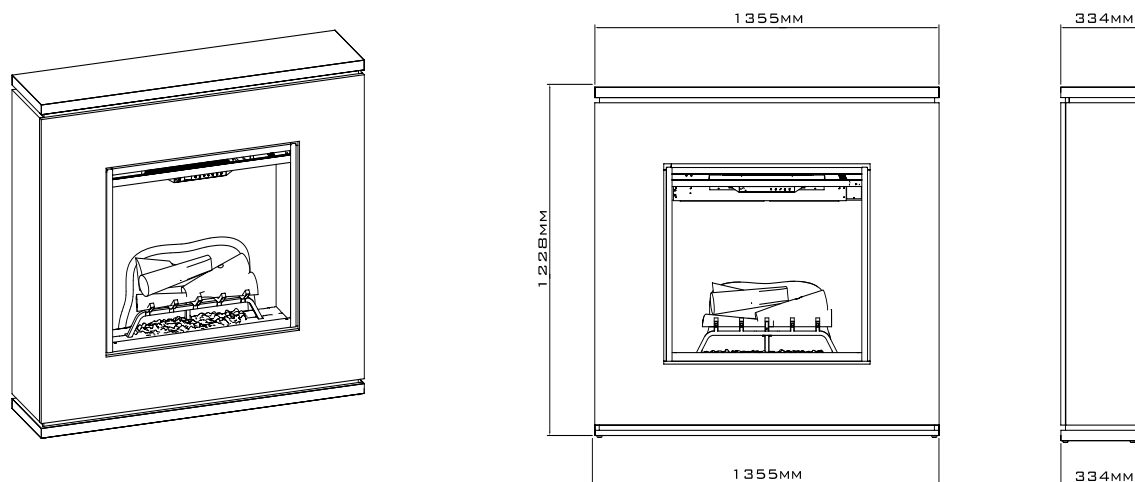

		Strata
General specifications	Fire system	Revillusion®
	Article number	210500
	EAN code	5011139210500
	Model	Freestanding fireplace
	View of the fire	1 sided
	Colour	White high gloss incl. bottom and top made of wood veneer
	Decoration / fuel bed	Log set
Product size	Measurements view of the fire (WxH)	75 x 58 cm
	Outside dimensions WxHxD	135,5 x 122,8 x 33,4 cm
Features	Heat output	Yes
	Thermostat	Yes
	Remote control	Yes
	Manual controlling directly at the fireplace possible yes / no	Yes
	Light module	LED
	Sound module	No
	Colour effects settings	Fuel bed in blue / red shade
Power consumption	Heat setting 1 in W	-
	Heat setting 2 in W	2000W
	Flame only operation in W	15W
	Max. consumption	2000W
Voltage	Voltage/Electrical frequency	230V/50Hz
Specifications	Product weight in kg	77,2
	Length of the cord	1,5 m
	Warranty	2 year