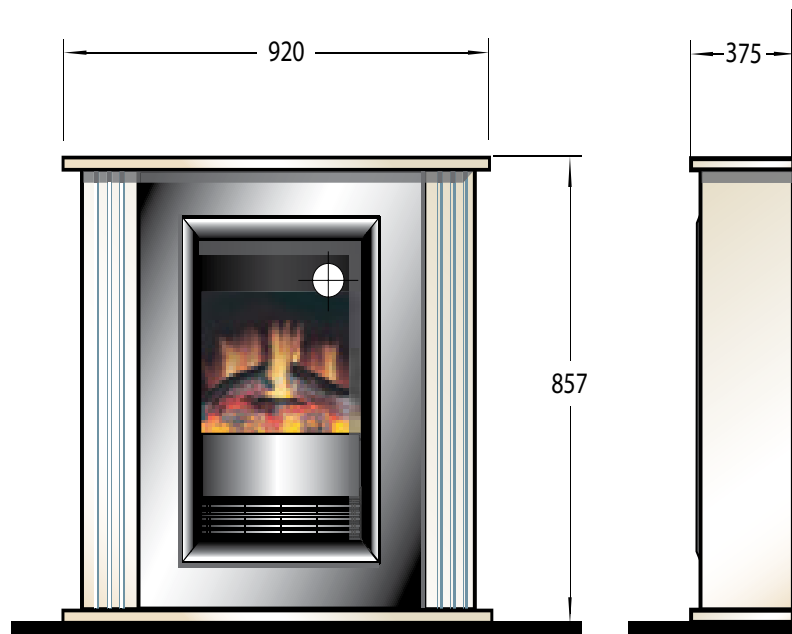

Mozart white HG	
General specifications	Fire system	Optiflame®
	Article number	208248
	EAN code	5011139208248
	Model	Freestanding fireplace
	View of the fire	1 sided
	Colour	High gloss white
	Decoration / fuel bed	Log set
Product size	Measurements view of the fire (WxH)	37 x 38 cm
	Outside dimensions WxHxD	85,7 x 92 x 37,5 cm
Features	Heat output	Yes
	Thermostat	Yes
	Remote control	Yes
	Manual controlling directly at the fireplace possible yes / no	Yes
	Light module	LED
	Sound module	No
	Colour effects settings	No
Power consumption	Heat setting 1 in W	1000W
	Heat setting 2 in W	2000W
	Flame only operation in W	10W
	Max. consumption	2000W
Voltage	Voltage/Electrical frequency	230V/50Hz
Specifications	Product weight in kg	40,3
	Length of the cord	1,5 m
	Warranty	2 year