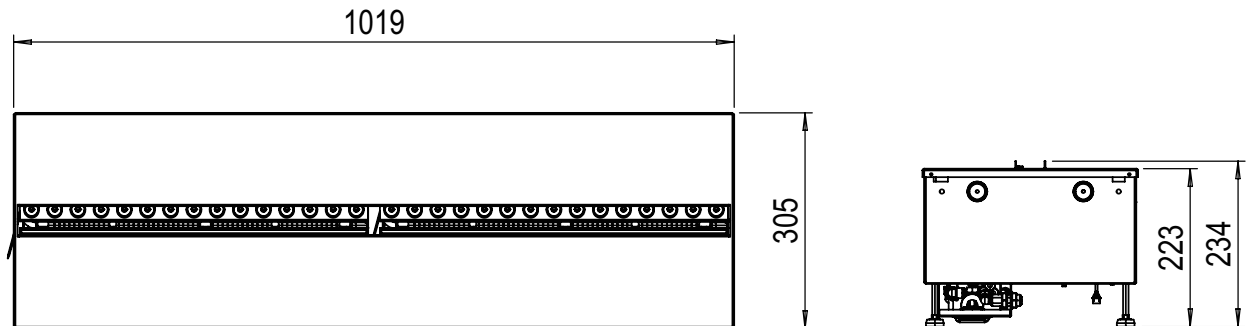

All cassettes must have adequate ventilation for an optimal fire experience. For advice, read the manuals or visit the website www.dimplex-fires.eu

		Cassette 1000 projects
General specifications	Fire system	Optimyst®
	Article number	211446
	EAN code	5011139211446
	Model	Cassette series
	View of the fire	4 sided
	Colour	Black
	Decoration / fuel bed	Metal plate (optional LED log set available, 2x log set 500)
Product size	Measurements view of the fire (WxH)	99 x 20 cm
	Outside dimensions WxHxD	101 x 30 x 20 cm
Features	Heat output	No
	Thermostat	-
	Remote control	Yes
	Manual controlling directly at the fireplace possible yes / no	Yes
	Light module	LED
	Sound module	Yes
	Colour effects settings	-
Power consumption	Heat setting 1 in W	-
	Heat setting 2 in W	-
	Flame only operation in W	450W
	Max. consumption	450W
Voltage	Voltage/Electrical frequency	230V/50Hz
Specifications	Product weight in kg	17,5
	Length of the cord	1,5 m
	Warranty	2 year