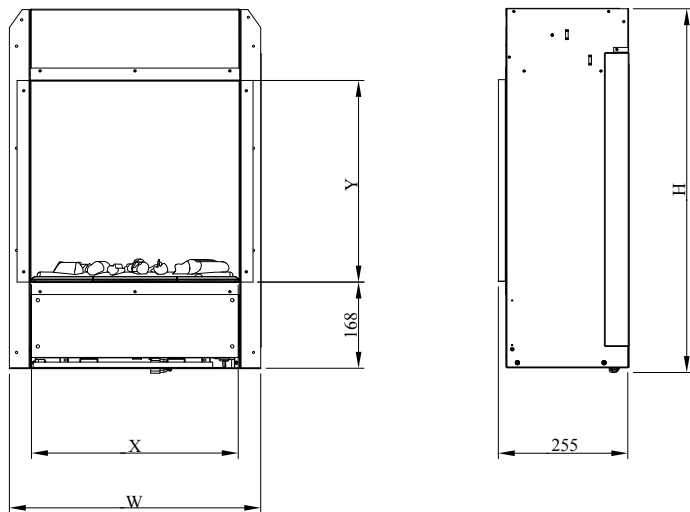

MODEL	'H'	'W'	'X'	'Y'
ENG56-400	700mm	490mm	413mm	395mm
ENG68-400	823mm	490mm	413mm	517mm
ENG56-600	700mm	646mm	569mm	395mm

	Engine 56-600 MB	Engine 56-600 B	
General specifications	Fire system	Optimyst®	Optimyst®
	Article number	210227	210210
	EAN code	5011139210227	5011139210210
	Model	Built-in unit	Built-in unit
	View of the fire	1 sided	1 sided
	Colour	Mirror back wall	Stone motif back wall
	Decoration / fuel bed	Log set	Log set
Product size	Measurements view of the fire (WxH)	56 x 40 cm	56 x 40 cm
	Outside dimensions WxHxD	65 x 70 x 25,5 cm	65 x 70 x 25,5 cm
Features	Heat output	Yes	Yes
	Thermostat	Yes	Yes
	Remote control	Yes	Yes
	Manual controlling directly at the fireplace possible yes / no	Yes, flame effect on / off	Yes, flame effect on / off
	Light module	Halogen	Halogen
	Sound module	No	No
	Colour effects settings	No	No
Power consumption	Heat setting 1 in W	1000W	1000W
	Heat setting 2 in W	2000W	2000W
	Flame only operation in W	200W	200W
	Max. consumption	2000W	2000W
Voltage	Voltage/Electrical frequency	230V/50Hz	230V/50Hz
Specifications	Product weight in kg	19,5	19,5
	Length of the cord	1,5 m	1,5 m
	Warranty	2 year	2 year