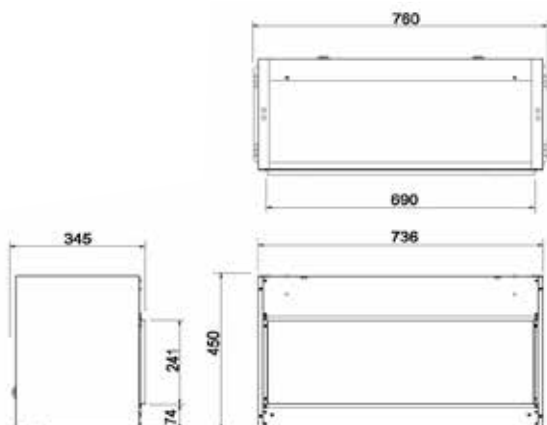

Opti-V single