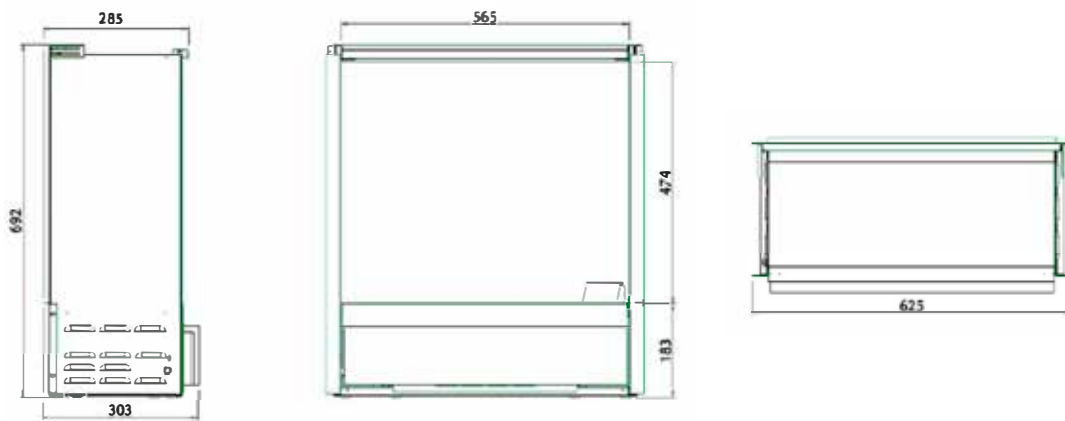

Gala
General specifications	Fire system	Optimyst®
	Article number	201447
	EAN code	5011139201447
	Model	Built-in unit
	View of the fire	1 or 2-sided
	Colour	Black
	Decoration / fuel bed	Log set
Product size	Measurements view of the fire (WxH)	57 x 42 cm
	Outside dimensions WxHxD	62,5 x 69,2 x 28,5 cm
Features	Heat output	No
	Thermostat	No
	Remote control	Yes
	Manual controlling directly at the fireplace possible yes / no	Yes
	Light module	Halogen
	Sound module	No
	Colour effects settings	No
Power consumption	Heat setting 1 in W	-
	Heat setting 2 in W	-
	Flame only operation in W	240W
	Max. consumption	240W
Voltage	Voltage/Electrical frequency	230V/50Hz
Specifications	Product weight in kg	24
	Length of the cord	1,5 m
	Warranty	2 year