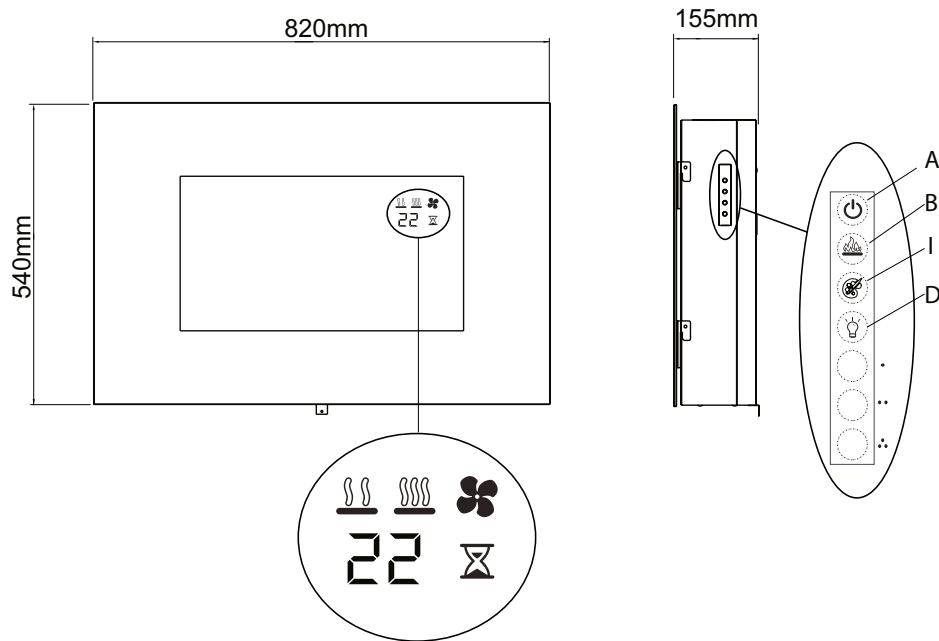

Toluca de Luxe	
General specifications	Fire system	Optiflame®
	Article number	210418
	EAN code	5011139210418
	Model	Wall fireplace
	View of the fire	1 sided
	Colour	Black
	Decoration / fuel bed	Acrylic ice
Product size	Measurements view of the fire (WxH)	51 x 28 cm
	Outside dimensions WxHxD	82 x 54 x 15,5 cm
Features	Heat output	Yes
	Thermostat	Yes
	Remote control	Yes
	Manual controlling directly at the fireplace possible yes / no	Yes, only flame and effects
	Light module	LED
	Sound module	Yes, speaker sound via bluetooth
	Colour effects settings	Fuelbed in multiple colors
Power consumption	Heat setting 1 in W	1000W
	Heat setting 2 in W	2000W
	Flame only operation in W	10W
	Max. consumption	2000W
Voltage	Voltage/Electrical frequency	230V/50Hz
Specifications	Product weight in kg	14,5
	Length of the cord	1,5 m
	Warranty	2 year