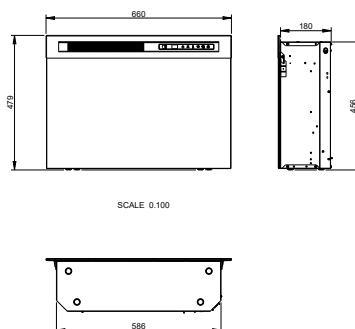

23" Firebox - XHD23
210951 / 5011139210951

26" Firebox - XHD26
210975 / 5011139210975

28" Firebox - XHD28
211002 / 5011139211002

23" Firebox - XHD23

26" Firebox - XHD26

28" Firebox - XHD28

		23" Firebox - XHD23	26" Firebox - XHD26	28" Firebox - XHD28
General specifications	Fire system	Optiflame®	Optiflame®	Optiflame®
	Article number	210951	210975	211002
	EAN code	5011139210951	5011139210975	5011139211002
	Model	Firebox	Firebox	Firebox
	View of the fire	1 sided	1 sided	1 sided
	Colour	Black	Black	Black
	Decoration / fuel bed	LED log set	LED log set	LED log set
Product size	Measurements view of the fire (WxH)	52 x 42 cm	60 x 38 cm	62 x 48 cm
	Outside dimensions WxHxD	58,4 x 51,9 x 19 cm	66 x 47,9 x 19cm	65,2 x 59,6 x 19 cm
Features	Heat output	Yes	Yes	Yes
	Thermostat	Yes	Yes	Yes
	Remote control	Yes	Yes	Yes
	Manual controlling directly at the fireplace possible yes / no	Yes, only flame and effects	Yes, only flame and effects	Yes, only flame and effects
	Light module	LED	LED	LED
	Sound module	No	No	No
	Colour effects settings	Yes, flames can be adjusted to more blue, red or orange color.	Yes, flames can be adjusted to more blue, red or orange color.	Yes, flames can be adjusted to more blue, red or orange color.
Power consumption	Heat setting 1 in W	1400W	1400W	1400W
	Heat setting 2 in W	-	-	-
	Flame only operation in W	7W	7W	7W
	Max. consumption	1400W	1400W	1400W
Voltage	Voltage/Electrical frequency	230V/50Hz	230V/50Hz	230V
Specifications	Product weight in kg	12	11	14,5
	Length of the cord	1,5 m	1,5 m	1,5 m
	Warranty	2 year	2 year	2 year