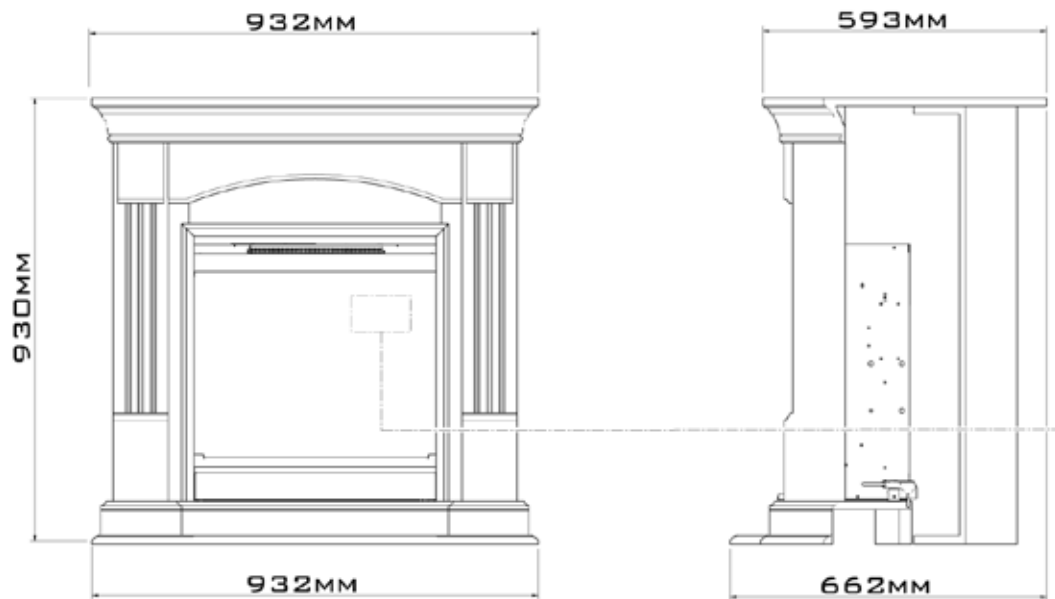

Cabrera
General specifications	Fire system	Optiflame®
	Article number	207999
	EAN code	5011139207999
	Model	Freestanding fireplace
	View of the fire	1 sided
	Colour	Walnut
	Decoration / fuel bed	Log set
Product size	Measurements view of the fire (WxH)	62 x 48 cm
	Outside dimensions WxHxD	93 x 93 x 66,2 cm
Features	Heat output	Yes
	Thermostat	Yes
	Remote control	Yes
	Manual controlling directly at the fireplace possible yes / no	Yes
	Light module	LED
	Sound module	No
	Colour effects settings	No
Power consumption	Heat setting 1 in W	1500W
	Heat setting 2 in W	-
	Flame only operation in W	7W
	Max. consumption	1400W
Voltage	Voltage/Electrical frequency	230V/50Hz
Specifications	Product weight in kg	43
	Length of the cord	1,5 m
	Warranty	2 year