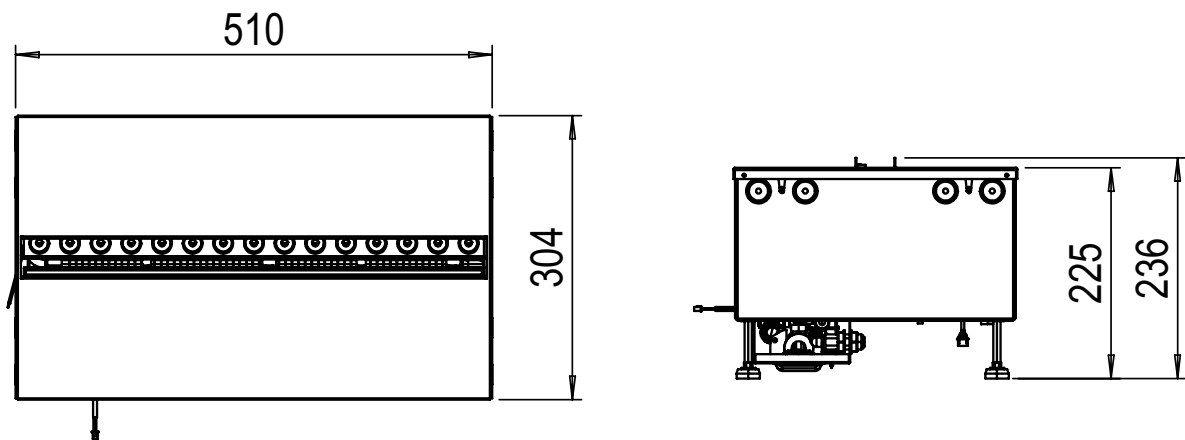

All cassettes must have adequate ventilation for an optimal fire experience. For advice, read the manuals or visit the website www.dimplex-fires.eu

		Cassette 500 projects
General specifications	Fire system	Optimyst®
	Article number	211439
	EAN code	5011139211439
	Model	Cassette series
	View of the fire	4 sided
	Colour	Black
	Decoration / fuel bed	Metal plate (optional LED log set)
Product size	Measurements view of the fire (WxH)	49 x 20 cm
	Outside dimensions WxHxD	51 x 30 x 20 cm
Features	Heat output	No
	Thermostat	-
	Remote control	Yes
	Manual controlling directly at the fireplace possible yes / no	Yes
	Light module	LED
	Sound module	Yes
	Colour effects settings	-
Power consumption	Heat setting 1 in W	-
	Heat setting 2 in W	-
	Flame only operation in W	220W
	Max. consumption	220W
Voltage	Voltage/Electrical frequency	230V/50Hz
Specifications	Product weight in kg	9
	Length of the cord	1,5 m
	Warranty	2 year