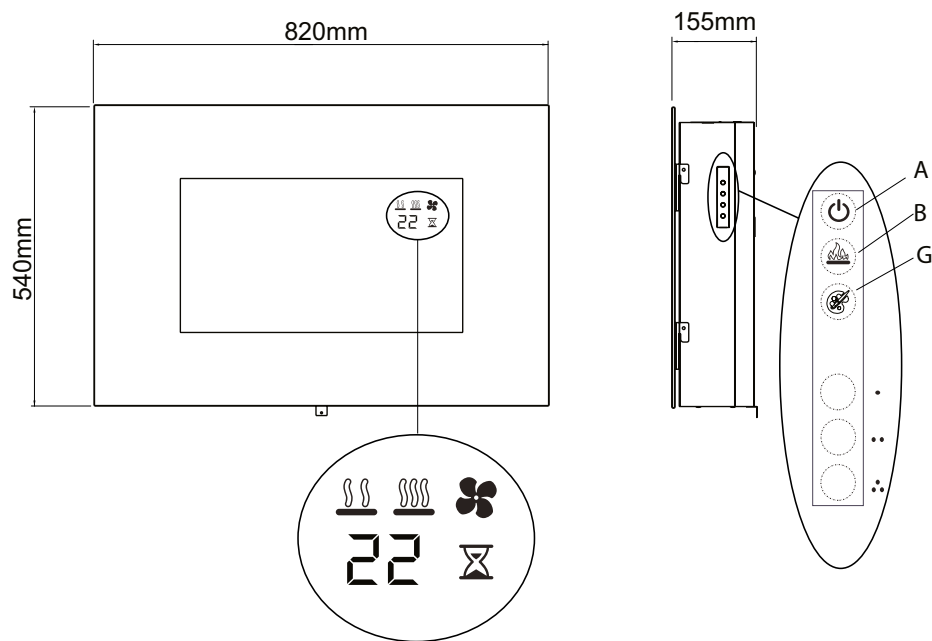

		SP16
General specifications	Fire system	Optiflame®
	Article number	209863
	EAN code	5011139209863
	Model	Wall fireplace
	View of the fire	1 sided
	Colour	Black
	Decoration / fuel bed	Log set
Product size	Measurements view of the fire (WxH)	95 x 38 cm
	Outside dimensions WxHxD	120 x 52,5 x 18,2 cm
Features	Heat output	Yes
	Thermostat	Yes
	Remote control	Yes
	Manual controlling directly at the fireplace possible yes / no	Yes, only flame and effects
	Light module	LED
	Sound module	No
	Colour effects settings	No
Power consumption	Heat setting 1 in W	1000W
	Heat setting 2 in W	2000W
	Flame only operation in W	13W
	Max. consumption	2000W
Voltage	Voltage/Electrical frequency	230V/50Hz
Specifications	Product weight in kg	40,7
	Length of the cord	1,5 m
	Warranty	2 year

	Toluca	
General specifications	Fire system	Optiflame®
	Article number	210401
	EAN code	5011139210401
	Model	Wall fireplace
	View of the fire	1 sided
	Colour	Black
	Decoration / fuel bed	Acrylic ice
Product size	Measurements view of the fire (WxH)	51 x 28 cm
	Outside dimensions WxHxD	82 x 54 x 15,5 cm
Features	Heat output	Yes
	Thermostat	Yes
	Remote control	Yes
	Manual controlling directly at the fireplace possible yes / no	Only flame control and effects
	Light module	LED
	Sound module	No
	Colour effects settings	Fuelbed in multiple colors
Power consumption	Heat setting 1 in W	1000W
	Heat setting 2 in W	2000W
	Flame only operation in W	10W
	Max. consumption	2000W
Voltage	Voltage/Electrical frequency	230V/50Hz
Specifications	Product weight in kg	12,5
	Length of the cord	1,5 m
	Warranty	2 year