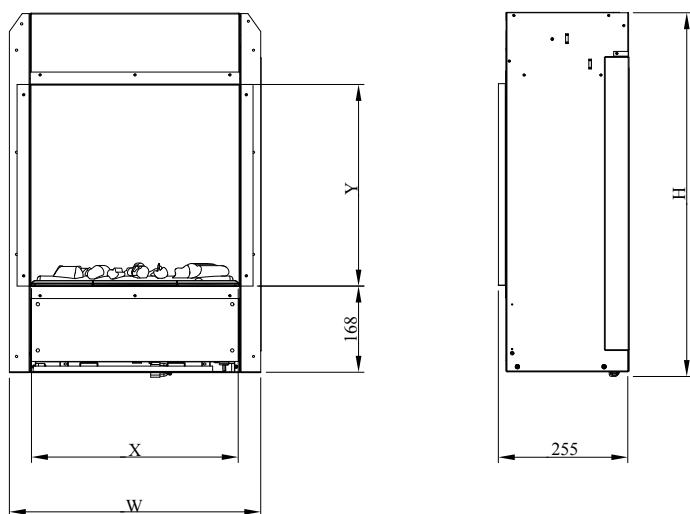

MODEL	'H'	'W'	'X'	'Y'
ENG56-400	700mm	490mm	413mm	395mm
ENG68-400	823mm	490mm	413mm	517mm
ENG56-600	700mm	646mm	569mm	395mm

		Engine 68-400
General specifications	Fire system	Optimyst®
	Article number	210258
	EAN code	5011139210258
	Model	Built-in unit
	View of the fire	1 sided
	Colour	Black achterpaneel (option: Back wall mirror)
	Decoration / fuel bed	Log set
Product size	Measurements view of the fire (WxH)	41 x 50 cm
	Outside dimensions WxHxD	49 x 82,5 x 25,5 cm
Features	Heat output	Yes
	Thermostat	Yes
	Remote control	Yes
	Manual controlling directly at the fireplace possible yes / no	Yes, flame effect on / off
	Light module	Halogen
	Sound module	No
	Colour effects settings	No
Power consumption	Heat setting 1 in W	1000W
	Heat setting 2 in W	2000W
	Flame only operation in W	200W
	Max. consumption	2000W
Voltage	Voltage/Electrical frequency	230V/50Hz
Specifications	Product weight in kg	16,2
	Length of the cord	1,5 m
	Warranty	2 year