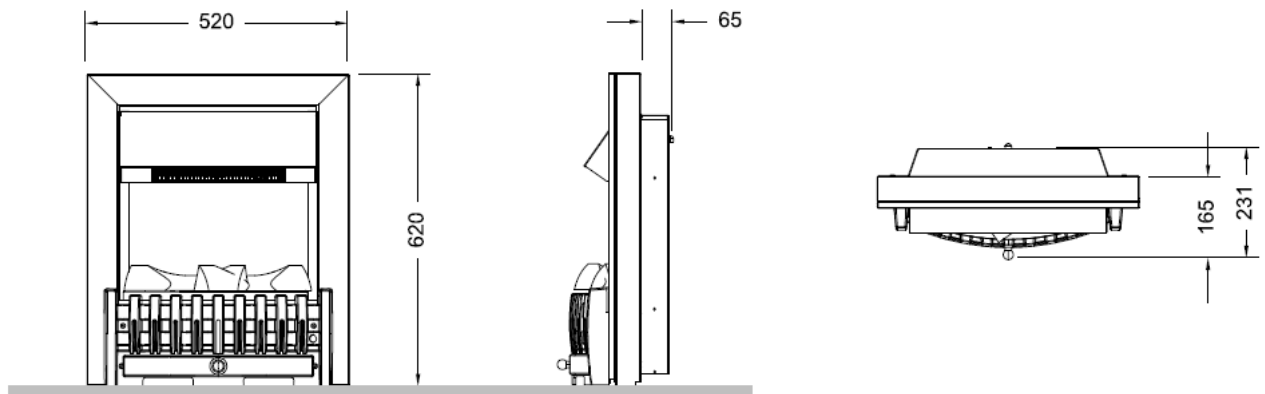

Danville brass antique
202536 / 5011139202536

Danville chrome
202567 / 5011139202567

		Danville
General specifications	Fire system	Optimyst®
	Article number	202550 (Black) 202536 (Brass) 202567 (Chrome)
	EAN code	5011139202550 (Black) 5011139202536 (Brass) 5011139202567 (Chrome)
	Model	Freestanding fireplace
	View of the fire	1 sided
	Colour	Black
	Decoration / fuel bed	Log set
Product size	Measurements view of the fire (WxH)	32 x 24 cm
	Outside dimensions WxHxD	52 x 62 x 23,1 cm
Features	Heat output	Yes
	Thermostat	Yes
	Remote control	Yes
	Manual controlling directly at the fireplace possible yes / no	Yes
	Light module	Halogen
	Sound module	No
	Colour effects settings	No
Power consumption	Heat setting 1 in W	1000W
	Heat setting 2 in W	2000W
	Flame only operation in W	200W
	Max. consumption	2000W
Voltage	Voltage/Electrical frequency	230V/50Hz
Specifications	Product weight in kg	16
	Length of the cord	1,5 m
	Warranty	2 year