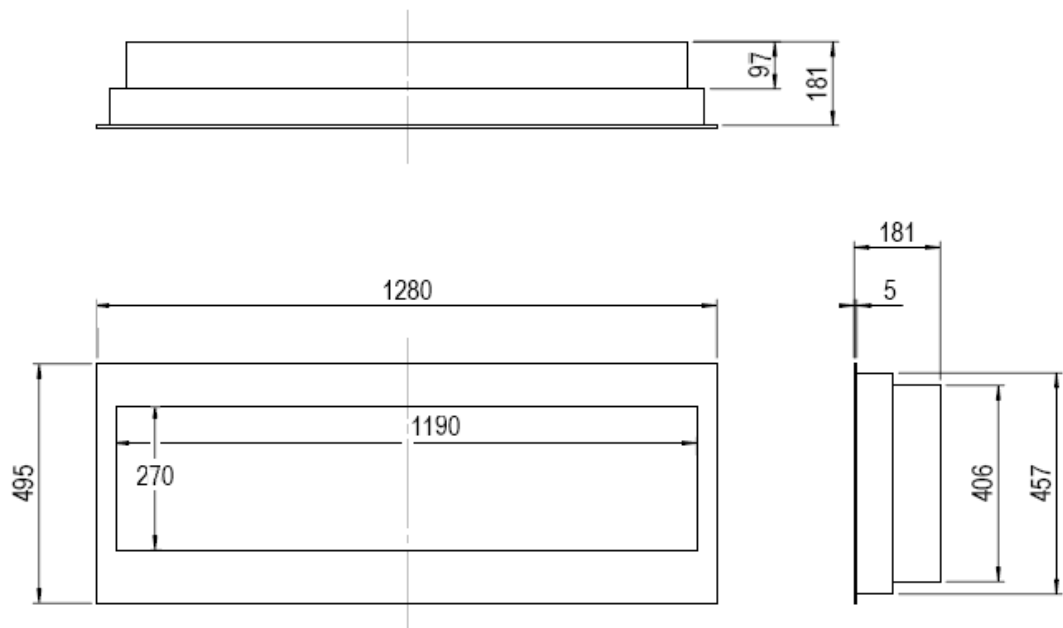

Synergy
General specifications	Fire system	Optiflame®
	Article number	209887
	EAN code	5011139209887
	Model	Wall fireplace; can be recessed into the wall
	View of the fire	1 sided
	Colour	Black
	Decoration / fuel bed	Fuel bed with acrylic stones
Product size	Measurements view of the fire (WxH)	120 x 27 cm
	Outside dimensions WxHxD	128 x 49,5 x 18,1 cm
Features	Heat output	Yes
	Thermostat	Yes
	Remote control	Yes
	Manual controlling directly at the fireplace possible yes / no	Flame control only
	Light module	LED
	Sound module	No
	Colour effects settings	-
Power consumption	Heat setting 1 in W	550W
	Heat setting 2 in W	1100W
	Flame only operation in W	19W
	Max. consumption	1100W
Voltage	Voltage/Electrical frequency	230V/50Hz
Specifications	Product weight in kg	32,5
	Length of the cord	1,5 m
	Warranty	2 year