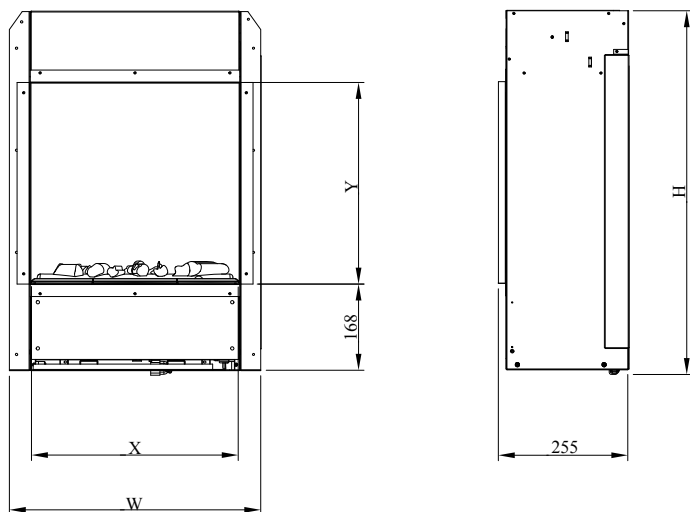

MODEL	'H'	'W'	'X'	'Y'
ENG56-400	700mm	490mm	413mm	395mm
ENG68-400	823mm	490mm	413mm	517mm
ENG56-600	700mm	646mm	569mm	395mm

		Engine 56-400
General specifications	Fire system	Optimyst®
	Article number	210234
	EAN code	5011139210234
	Model	Built-in unit
	View of the fire	1 sided
	Colour	Black back panel (option: Mirror back wall)
	Decoration / fuel bed	Log set
Product size	Measurements view of the fire (WxH)	41 x 38 cm
	Outside dimensions WxHxD	49 x 70 x 25,5 cm
Features	Heat output	Yes
	Thermostat	Yes
	Remote control	Yes
	Manual controlling directly at the fireplace possible yes / no	Yes, flame effect on / off
	Light module	Halogen
	Sound module	No
	Colour effects settings	No
Power consumption	Heat setting 1 in W	1000W
	Heat setting 2 in W	2000W
	Flame only operation in W	200W
	Max. consumption	2000W
Voltage	Voltage/Electrical frequency	230V/50Hz
Specifications	Product weight in kg	15
	Length of the cord	1,5 m
	Warranty	2 year