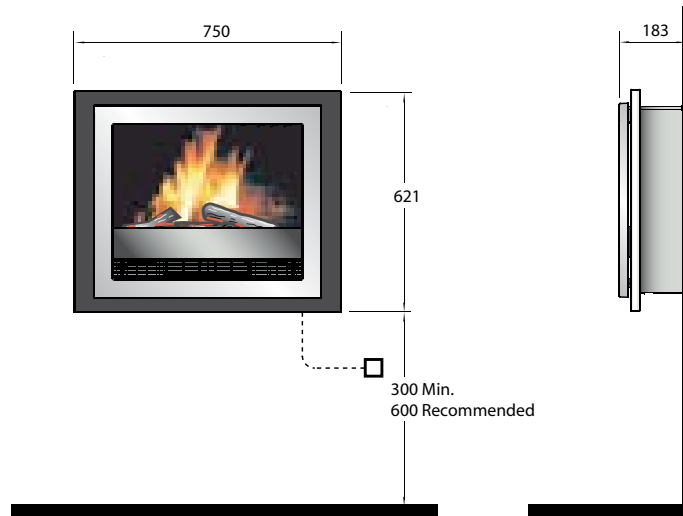

Bach
General specifications	Fire system	Optiflame®
	Article number	208361
	EAN code	5011139208361
	Model	Wall fireplace
	View of the fire	1 sided
	Colour	Black-anthracite
	Decoration / fuel bed	Log set
Product size	Measurements view of the fire (WxH)	52 x 28 cm
	Outside dimensions WxHxD	75 x 62,1 x 18,3 cm
Features	Heat output	Yes
	Thermostat	Yes
	Remote control	Yes
	Manual controlling directly at the fireplace possible yes / no	Yes, flame only
	Light module	LED
	Sound module	No
	Colour effects settings	No
Power consumption	Heat setting 1 in W	1000W
	Heat setting 2 in W	2000W
	Flame only operation in W	-
	Max. consumption	2000W
Voltage	Voltage/Electrical frequency	230V/50Hz
Specifications	Product weight in kg	20
	Length of the cord	1,5 m
	Warranty	2 year