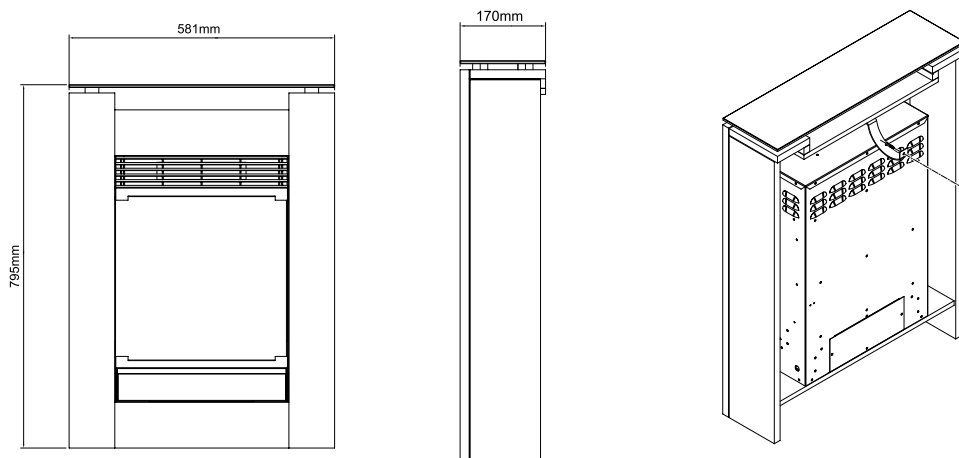

		Gisella white
General specifications	Fire system	Optiflame®
	Article number	208392
	EAN code	5011139208392
	Model	Freestanding fireplace
	View of the fire	1 sided
	Colour	Pure white
	Decoration / fuel bed	Log set
Product size	Measurements view of the fire (WxH)	34 x 38 cm
	Outside dimensions WxHxD	58,1 x 79,5 x 17 cm
Features	Heat output	Yes
	Thermostat	Yes
	Remote control	Yes
	Manual controlling directly at the fireplace possible yes / no	Yes
	Light module	LED
	Sound module	No
	Colour effects settings	-
Power consumption	Heat setting 1 in W	750W
	Heat setting 2 in W	1500W
	Flame only operation in W	15W
	Max. consumption	1500W
Voltage	Voltage/Electrical frequency	230V/50Hz
Specifications	Product weight in kg	21
	Length of the cord	1,5 m
	Warranty	2 year