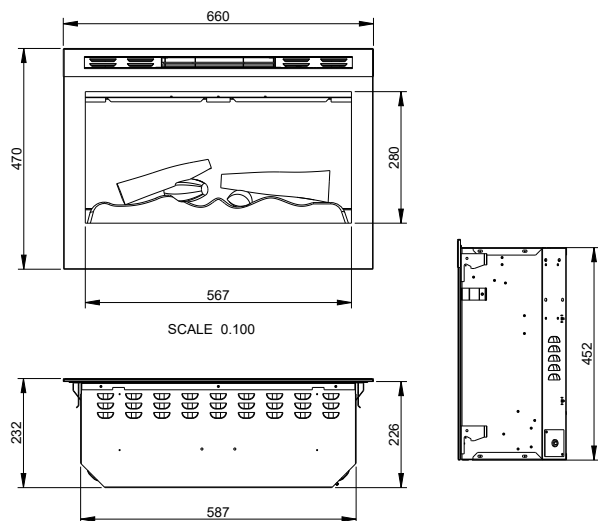

		Cassette 1000 retail
General specifications	Fire system	Optimyst®
	Article number	210661
	EAN code	5011139210661
	Model	Cassette series
	View of the fire	4 sided
	Colour	Black
	Decoration / fuel bed	Metal plate (optional LED log set available, 2x log set 500)
Product size	Measurements view of the fire (WxH)	99 x 20 cm
	Outside dimensions WxHxD	101 x 30 x 20 cm
Features	Heat output	No
	Thermostat	No
	Remote control	Yes
	Manual controlling directly at the fireplace possible yes / no	Yes
	Light module	LED
	Sound module	Yes
	Colour effects settings	No
Power consumption	Heat setting 1 in W	
	Heat setting 2 in W	-
	Flame only operation in W	450W
	Max. consumption	450W
Voltage	Voltage/Electrical frequency	230V/50Hz
Specifications	Product weight in kg	17,5
	Length of the cord	1,5 m
	Warranty	2 year

DF2550 - 25" firebox
208323 / 5011139208323

DF3020 - 30" firebox
208286 / 5011139208286

DF2550 - 25" firebox

DF3020 - 30" firebox

	DF2550 - 25" firebox	DF3020 - 30" firebox	
General specifications	Fire system	Optiflame®	Optiflame®
	Article number	208323	208286
	EAN code	5011139208323	5011139208286
	Model	Firebox	Firebox
	View of the fire	1 sided	1 sided
	Colour	Black	Back panel effect with stone motif
	Decoration / fuel bed	Log set	LED log set
Product size	Measurements view of the fire (WxH)	57 x 28 cm	74x 52 cm
	Outside dimensions WxHxD	66 x 47 x 23,2 cm	80,2 x 67,8 x 27,2 cm
Features	Heat output	Yes	Yes
	Thermostat	Yes	Yes
	Remote control	Yes	Yes
	Manual controlling directly at the fireplace possible yes / no	Flame control only	Yes, only flame and effects
	Light module	LED	LED
	Sound module	No	No
Colour effects settings	No	No	
Power consumption	Heat setting 1 in W	500W	1000W
	Heat setting 2 in W	1000W	2000W
	Flame only operation in W	8W	17W
	Max. consumption	1000W	2000W
Voltage	Voltage/Electrical frequency	230V/50Hz	230V/50Hz
Specifications	Product weight in kg	15,3	22,8
	Length of the cord	1,5 m	1,5 m
	Warranty	2 year	2 year