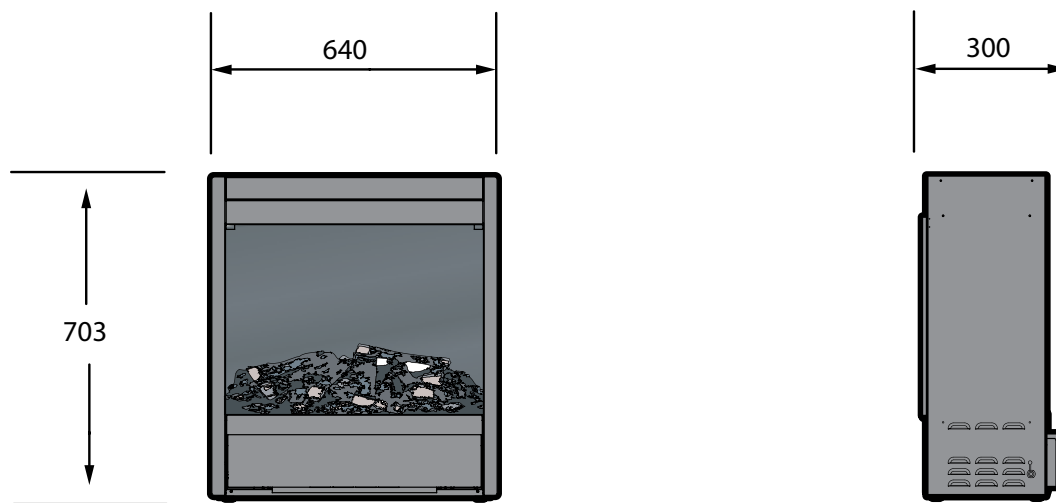

Albany	
General specifications	Fire system	Optimyst®
	Article number	210173
	EAN code	5011139210173
	Model	Built-in unit
	View of the fire	1 sided
	Colour	Black
	Decoration / fuel bed	LED log set
Product size	Measurements view of the fire (WxH)	57 x 42 cm
	Outside dimensions WxHxD	64 x 70,3 x 30 cm
Features	Heat output	Yes
	Thermostat	Yes
	Remote control	Yes
	Manual controlling directly at the fireplace possible yes / no	Yes, flame effect on / off
	Light module	Halogen
	Sound module	No
	Colour effects settings	No
Power consumption	Heat setting 1 in W	750W
	Heat setting 2 in W	1500W
	Flame only operation in W	240W
	Max. consumption	1500W
Voltage	Voltage/Electrical frequency	230V/50Hz
Specifications	Product weight in kg	24,5
	Length of the cord	1,5 m
	Warranty	2 year