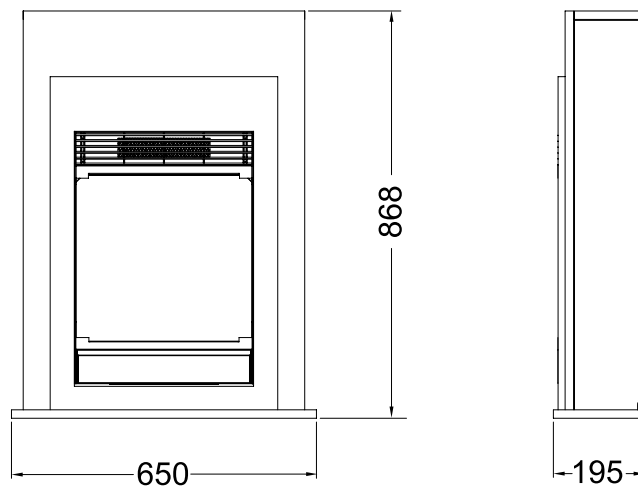

Bellini
General specifications	Fire system	Optiflame®
	Article number	211149 (white) / 211132 (black) 210456 (brown) / 210449 (concrete)
	EAN code	5011139211149 (white) / 5011139211132 (black) / 5011139210456 (brown) / 5011139210449 (concrete)
	Model	Freestanding fireplace
	View of the fire	1 sided
	Colour	- White met white frame - White met black frame - White met concrete look frame - White met brown frame
	Decoration / fuel bed	Log set
Product size	Measurements view of the fire (WxH)	34 x 38 cm
	Outside dimensions WxHxD	65 x 86,8 x 19,5 cm
Features	Heat output	Yes
	Thermostat	Yes
	Remote control	Yes
	Manual controlling directly at the fireplace possible yes / no	Yes
	Light module	LED
	Sound module	No
	Colour effects settings	-
Power consumption	Heat setting 1 in W	750W
	Heat setting 2 in W	1500W
	Flame only operation in W	10W
	Max. consumption	1500W
Voltage	Voltage/Electrical frequency	230V/50Hz
Specifications	Product weight in kg	21,5
	Length of the cord	1,5 m
	Warranty	2 year