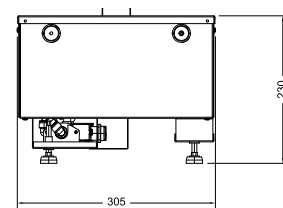

MODEL	DIM 'A'
CAS500	508mm
CAS1000	1017mm

All cassettes must have adequate ventilation for an optimal fire experience.
For advice, read the manuals or visit the website www.dimplex-fires.eu

		Cassette 500 retail
General specifications	Fire system	Optimyst®
	Article number	210654
	EAN code	5011139210654
	Model	Cassette series
	View of the fire	4 sided
	Colour	Black
	Decoration / fuel bed	Metal plate (optional LED log set available)
Product size	Measurements view of the fire (WxH)	49 x 20 cm
	Outside dimensions WxHxD	51 x 30 x 20 cm
Features	Heat output	No
	Thermostat	No
	Remote control	Yes
	Manual controlling directly at the fireplace possible yes / no	Yes
	Light module	LED
	Sound module	Yes
	Colour effects settings	No
Power consumption	Heat setting 1 in W	
	Heat setting 2 in W	-
	Flame only operation in W	220W
	Max. consumption	220W
Voltage	Voltage/Electrical frequency	230V/50Hz
Specifications	Product weight in kg	9
	Length of the cord	1,5 m
	Warranty	2 year