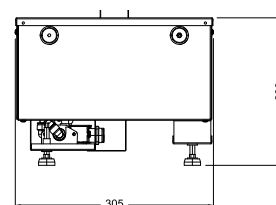

All cassettes must have adequate ventilation for an optimal fire experience.
For advice, read the manuals or visit the website www.dimplex-fires.eu

		Cassette 1000 retail
General specifications	Fire system	Optimyst®
	Article number	210661
	EAN code	5011139210661
	Model	Cassette series
	View of the fire	4 sided
	Colour	Black
	Decoration / fuel bed	Metal plate (optional LED log set available, 2x log set 500)
Product size	Measurements view of the fire (WxH)	99 x 20 cm
	Outside dimensions WxHxD	101 x 30 x 20 cm
Features	Heat output	No
	Thermostat	No
	Remote control	Yes
	Manual controlling directly at the fireplace possible yes / no	Yes
	Light module	LED
	Sound module	Yes
	Colour effects settings	No
Power consumption	Heat setting 1 in W	
	Heat setting 2 in W	-
	Flame only operation in W	450W
	Max. consumption	450W
Voltage	Voltage/Electrical frequency	230V/50Hz
Specifications	Product weight in kg	17,5
	Length of the cord	1,5 m
	Warranty	2 year