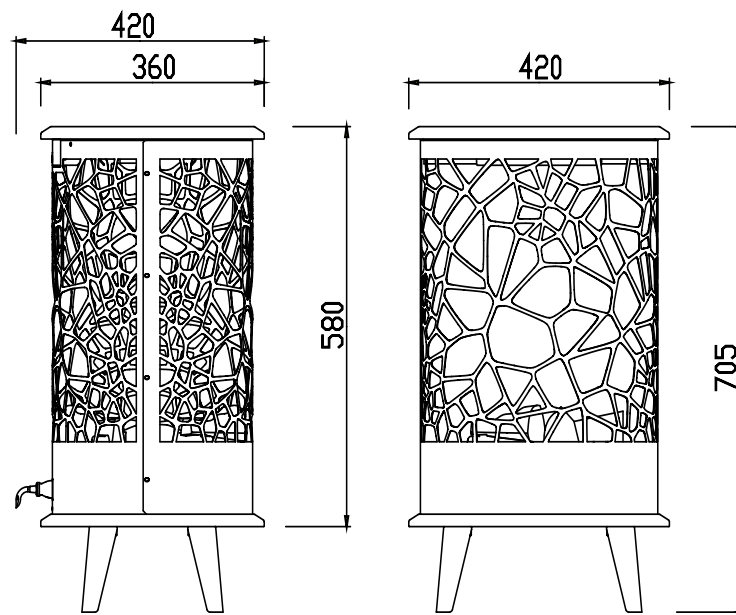

Opti-V 360
General specifications	Fire system	Opti-Virtual®
	Article number	206336
	EAN code	5011139206336
	Model	Freestanding fireplace
	View of the fire	4 sided (360 degrees)
	Colour	Black
	Decoration / fuel bed	Mirror / log set
Product size	Measurements view of the fire (WxH)	40 x 41 cm
	Outside dimensions WxHxD	42 x 70,5 x 42 cm
Features	Heat output	No
	Thermostat	No
	Remote control	Yes
	Manual controlling directly at the fireplace possible yes / no	No
	Light module	LED screen
	Sound module	No
	Colour effects settings	-
Power consumption	Heat setting 1 in W	-
	Heat setting 2 in W	-
	Flame only operation in W	25W
	Max. consumption	25W
Voltage	Voltage/Electrical frequency	230V/50Hz
Specifications	Product weight in kg	12
	Length of the cord	1,5 m
	Warranty	2 year