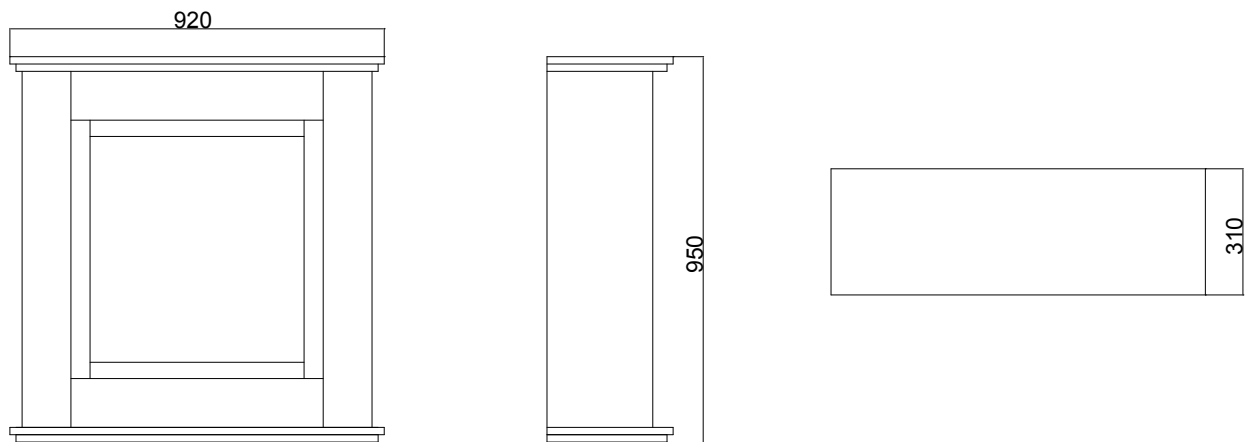

Asti
General specifications	Fire system	Optiflame®
	Article number	111180
	EAN code	5011139123831
	Model	Freestanding fireplace
	View of the fire	1 sided
	Colour	White
	Decoration / fuel bed	Log set
Product size	Measurements view of the fire (WxH)	42 x 52 cm
	Outside dimensions WxHxD	85 x 90 x 30 cm
Features	Heat output	Yes
	Thermostat	Yes
	Remote control	Yes
	Manual controlling directly at the fireplace possible yes / no	Flame regulation
	Light module	LED
	Sound module	No
	Colour effects settings	Blue / Red
Power consumption	Heat setting 1 in W	1400 W
	Heat setting 2 in W	-
	Flame only operation in W	7 W
	Max. consumption	1400 W
Voltage	Voltage/Electrical frequency	230 V / 50 Hz
Specifications	Product weight in kg	39
	Length of the cord	1,5 m
	Warranty	2 year