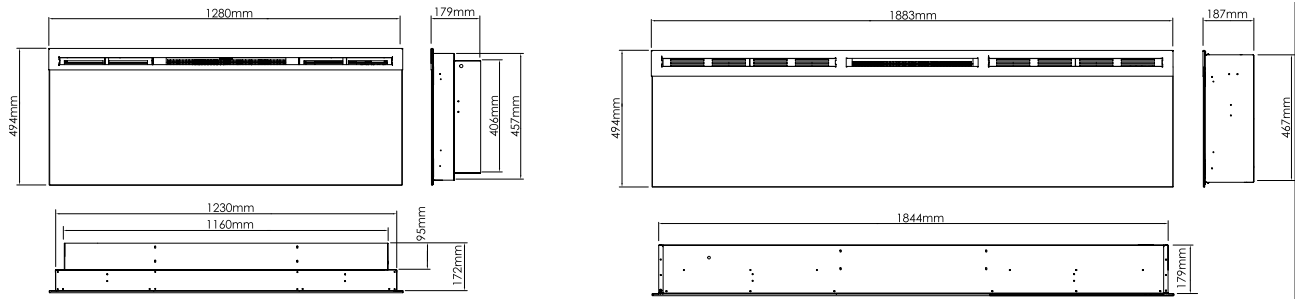

Prism 50"

209900 / 5011139209900

Prism 74"

209917 / 5011139209917

		Prism 50"	Prism 74"
General specifications	Fire system	Optiflame®	Optiflame®
	Article number	209900	209917
	EAN code	5011139209900	5011139209917
	Model	Linear wall fireplace; can be recessed into the wall	Linear wall fireplace; can be recessed into the wall
	View of the fire	1 sided	1 sided
	Colour	Black	Black
	Decoration / fuel bed	Fuel bed with acrylic stones	Fuel bed with acrylic stones
Product size	Measurements view of the fire (WxH)	120 x 27 cm	180 x 27 cm
	Outside dimensions WxHxD	128 x 49,4 x 17,9 cm	188,3 x 49,4 x 17,9 cm
Features	Heat output	Yes	Yes
	Thermostat	Yes	Yes
	Remote control	Yes	Yes
	Manual controlling directly at the fireplace possible yes / no	Flame control only	Flame control only
	Light module	LED	LED
	Sound module	No	No
	Colour effects settings	Yes, fuel bed	Yes, fuel bed
Power consumption	Heat setting 1 in W	1100W	1100W
	Heat setting 2 in W	-	-
	Flame only operation in W	19W	24W
	Max. consumption	1100W	1100W
Voltage	Voltage/Electrical frequency	230V/50Hz	230V/50Hz
Specifications	Product weight in kg	32,5	47,2
	Length of the cord	1,5 m	1,5 m
	Warranty	2 year	2 year