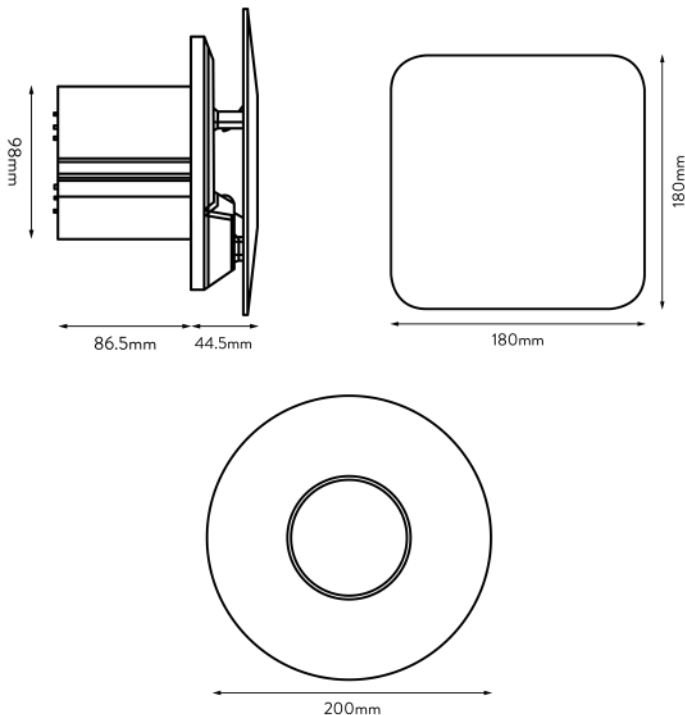

AIR QUALITY INNOVATION

Simply Silent™ Contour C4

Model: C4SR, C4TSR, C4PSR, C4HTSR

Product Type	4" / 100mm Axial Fan
Model Number	C4SR / C4TSR / C4PSR / C4HTSR
Model Range	Domestic Bathroom Fans
Part Number	078339 / 078346 / 078353 / 078360
Barcodes	5011139078339 / 5011139078346 5011139078353 / 5011139078360
Country of Origin	Ireland
Guarantee Period	2 Years

Dimensions

Technical Details

	C4SR	C4TSR	C4PSR	C4HTSR
No. of Speeds	2	2	2	2
Power (W)	6.3 / 7	6.3 / 7	6.3 / 7	6.3 / 7
Duct Size (mm)	100	100	100	100
Flow rate (L/s)	15 / 21	15 / 21	15 / 21	15 / 21
Flow rate (m ³ /h)	54 / 76	54 / 76	54 / 76	54 / 76
Noise dB(A) _{3m}	15 / 29	15 / 29	15 / 29	15 / 29
Specific Fan Power SFP (W/L/s)	0.42 / 0.33	0.42 / 0.33	0.42 / 0.33	0.42 / 0.33
IPX Rating	IPX4	IPX4	IPX4	IPX4
Motor Type	AC			
Pullcord			✓	
Timer (30s—30mins)		✓		✓
Humidistat				✓
Height (mm)	180 / 200	180 / 200	180 / 200	180 / 200
Width (mm)	180 / 200	180 / 200	180 / 200	180 / 200
Depth (mm)	131	131	131	131
Packed Weight (kg)	1.0	1.0	1.0	1.0
Packed Height (mm)	215	215	215	215
Packed Width (mm)	215	215	215	215
Packed Depth (mm)	210	210	210	210
Ti				
Hi				
Colour	White			